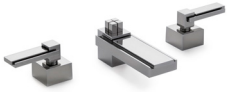

Apollo

APOLLO LEVER FAUCET
2020BSN-801-XX