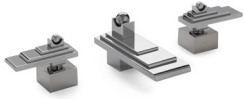

Nouveau

NOUVEAU LEVER FAUCET
2010BSN-XX