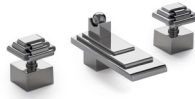

NOUVEAU KNOB FAUCET
2015BSN-XX

NOUVEAU KNOB WALL MOUNT FAUCET
2015WBS-802-XX

NOUVEAU SINGLE HANDLE FAUCET
2010SHL-XX

NOUVEAU KNOB VOLUME CONTROL AND DIVERTER TRIM
2005KB-ESC-XX

NOUVEAU KNOB VOLUME CONTROL AND DIVERTER TRIM
2015KB-ESC-XX