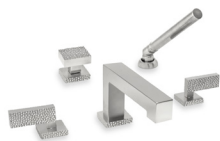

SIERRA LEVER FAUCET
0945BSN-809-XX

SIERRA KNOB FAUCET
0946BSN-809-XX

SIERRA LEVER WALL MOUNT FAUCET
0945WBS-809-XX

SIERRA HIGH FLOW THERMOSTATIC TRIM
TM014-XX

SIERRA LEVER VOLUME CONTROL AND DIVERTER TRIM
0945LV-ESC-XX

CYLINDRICAL HAND SHOWER WALL MOUNT
101WLMT-XX

MODERN SQUARE CEILING RAIN PLATE WITH SIERRA FLANGE
101CSDH-12SQ-SR-XX

MODERN ROUND SHOWER HEAD WITH SIERRA FLANGE
101SHHD-8SQ-SR-XX

CYLINDRICAL BODY SPRAY
0850-SR-XX

HEXAGON RAIN BAR WITH NOZZLES
0834N-SR-XX

SIERRA WALL MOUNT TUB SPOUT
0809TUB-XX

SIERRA KNOB DECK MOUNT BATHTUB FAUCET WITH HAND SHOWER
0946DTS-809-XX

SIERRA KNOB DECK MOUNT BATHTUB FAUCET
0946DKT-809-XX

SIERRA LEVER DECK MOUNT BATHTUB FAUCET WITH HAND SHOWER
0945DTS-809-XX

SIERRA LEVER DECK MOUNT BATHTUB FAUCET
0945DKT-809-XX

SIERRA DECK MOUNT TUB SPOUT
0809DKT-XX

Available in multiple finishes, spout sizes, and pull/knob sizes.
Pulls and knobs can also be made in a back-to-back configuration for shower door use.