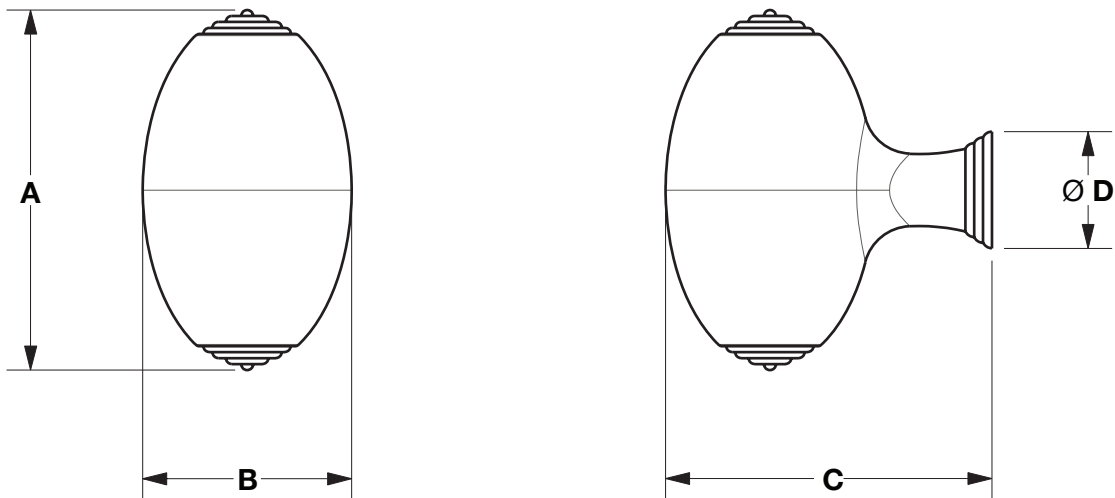

SHERLE WAGNER INTERNATIONAL

GREY OVAL SMALL CABINET KNOB 0016-11/8-XX

0016-11/8-GP

PRODUCT FEATURES

- o Available in all Sherle Wagner International finishes
- o Solid brass/bronze construction
- o Includes mounting hardware
- o Available in different sizes

ES English Silver
 BS Butler Silver
 RG Rose Gold
 AP Antique Pewter
 PE Black Pearl
 BG Burnished Gold

AG Antique Gold
 SP Satin Platinum
 HP High Polished Platinum
 BP Burnished Platinum

ITEM	A	B	C	D
SMALL	1-1/8" [29 mm]	5/8" [15 mm]	1-1/8" [29 mm]	3/8" [10 mm]
MEDIUM	1-3/8" [35 mm]	13/16" [20 mm]	1-3/8" [35 mm]	1/2" [13 mm]
LARGE	1-7/8" [48 mm]	1-1/8" [29 mm]	1-11/16" [43 mm]	5/8" [15 mm]