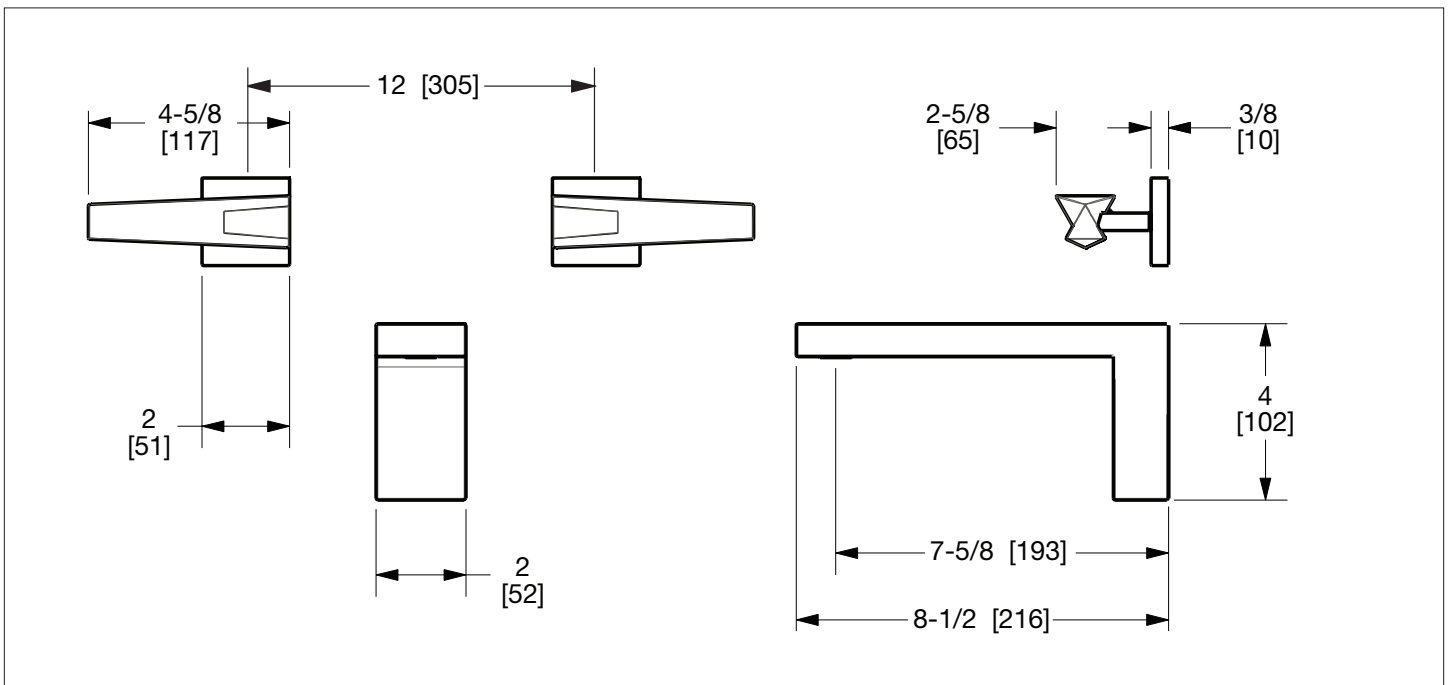

The measurements shown are for reference only. Products and specifications shown are subject to change without notice.

REV A