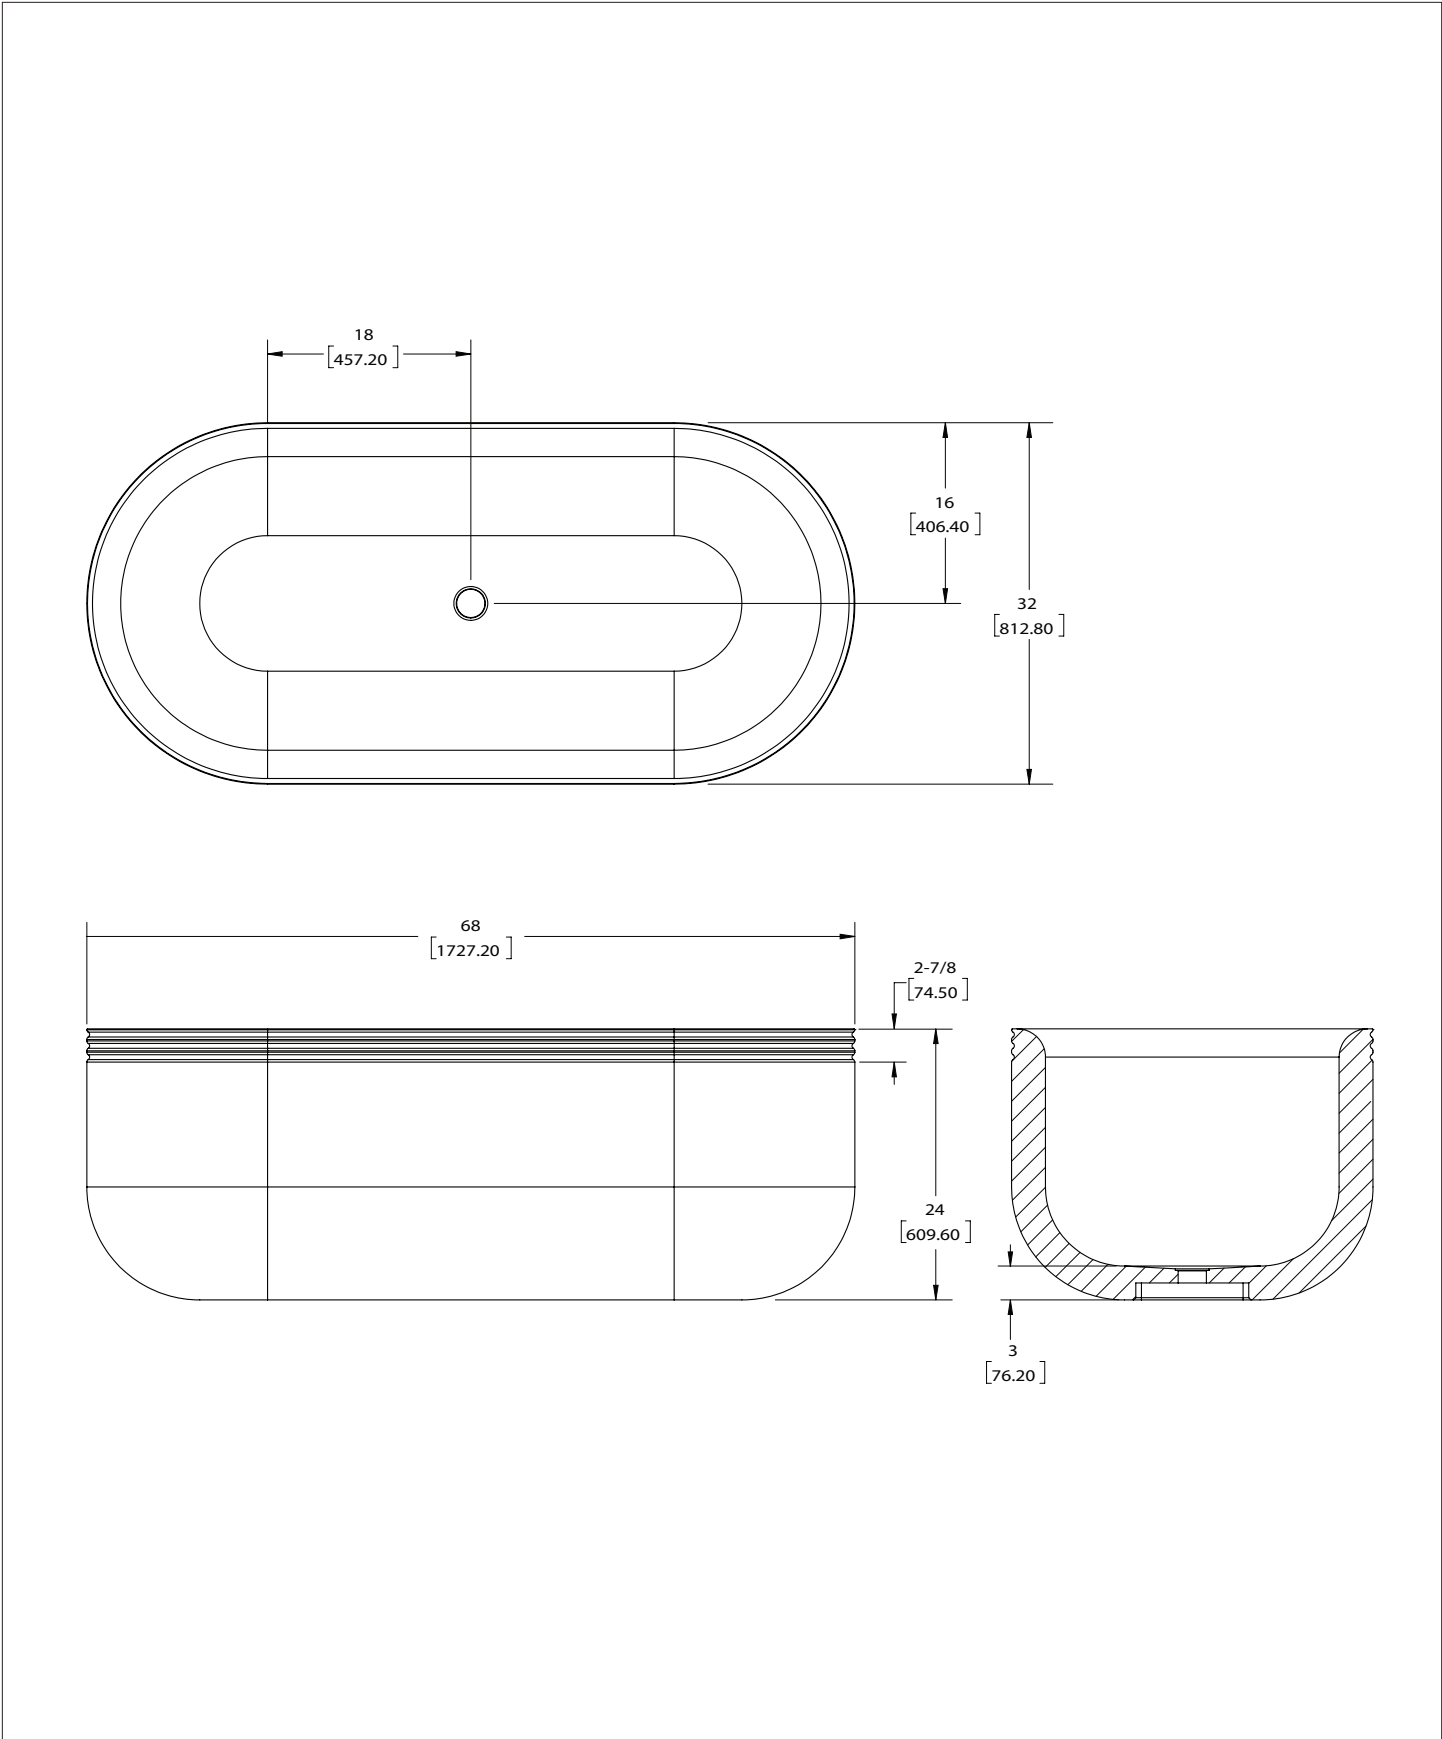

## Apuan Bathtub 0305TUB-XXXX

### PRODUCT FEATURES

- Carved from solid block of stone
- Available in various marble and onyx
- Available in honed or polished finish
- Hand carved detail
- 2 1/2" drain diameter
- 21" deep bathing area
- Approximate 1400 lb (635 kg) total weight
- Requires a free standing waste system with integrated over flow

# SHERLE WAGNER INTERNATIONAL

Apuan Bathtub 0305TUB-XXXX

The measurements shown are for reference only. Products and specifications shown are subject to change without notice.

Rev A