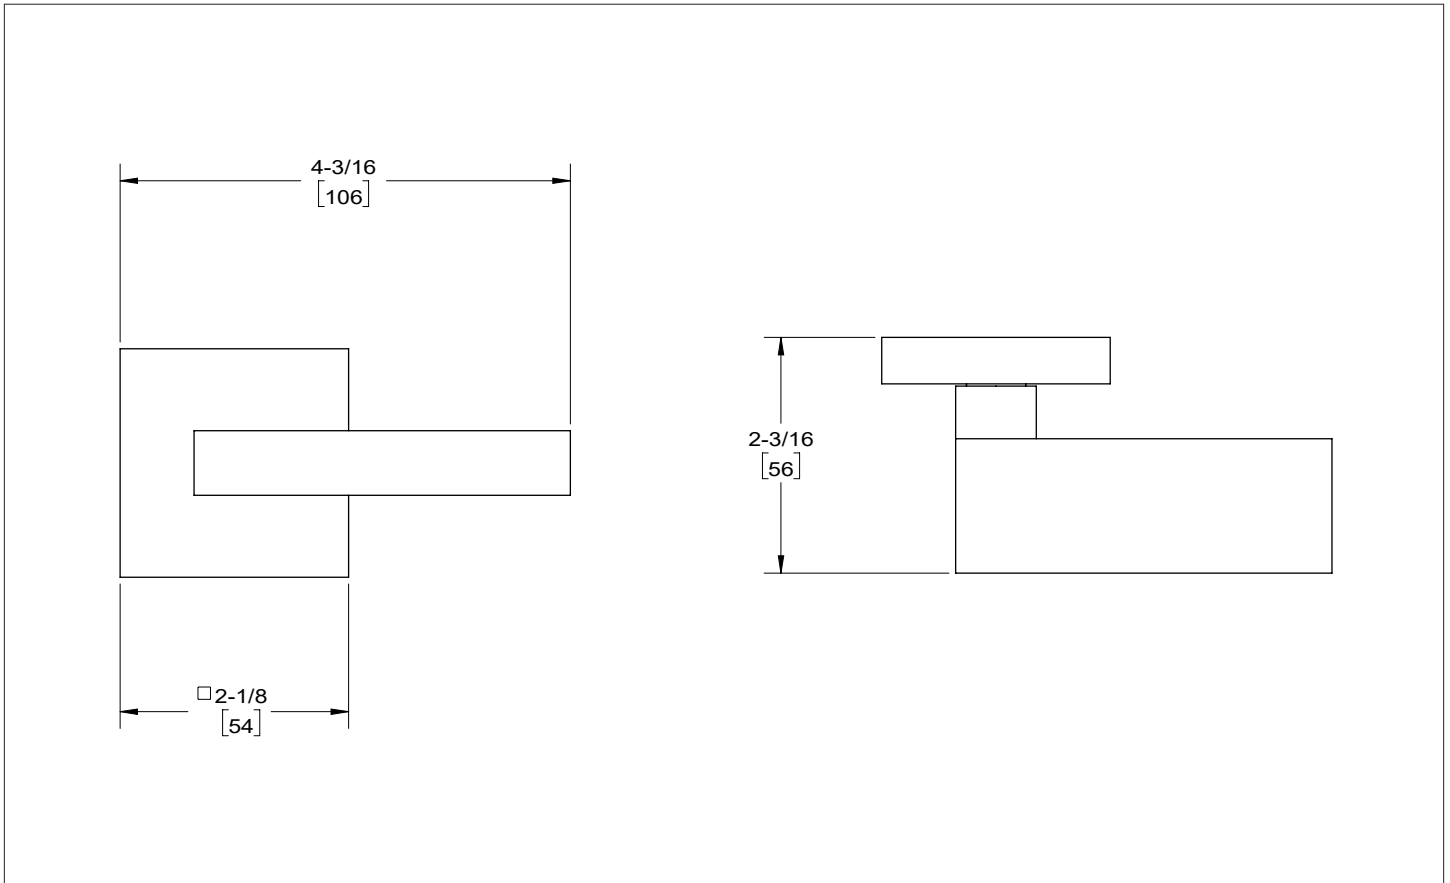

SHERLE WAGNER INTERNATIONAL

SIERRA LEVER VOLUME CONTROL AND DIVERTER TRIM 0945LV-ESC-XX

PRODUCT FEATURES

- o Available in all Sherle Wagner International finishes
- o Solid brass/bronze construction
- o Trim only used in conjunction with 1/2" or 3/4" ceramic cartridge volume control valves and Diverter valves
- o Valve sold separately, see sales representative for options
- o Includes stem extension

The measurements shown are for reference only. Products and specifications shown are subject to change without notice.

REV A