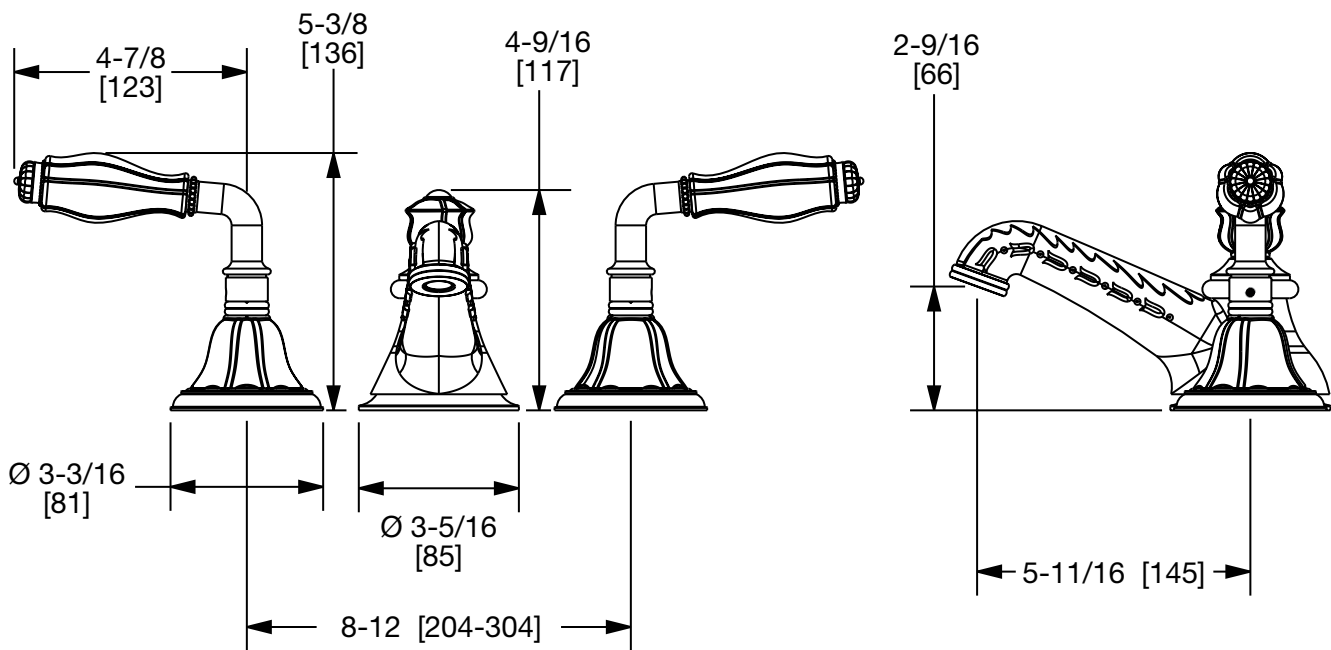

SHERLE WAGNER INTERNATIONAL

SOLID GLAZED SCALLOPED CERAMIC LAUREL LEVER BASIN SET 1030BSN819-03XX-XX
HAND DECORATED SCALLOPED CERAMIC LAUREL LEVER BASIN SET 1030BSN819-XXXX-XX-XX
HAND PAINTED SCALLOPED CERAMIC LAUREL LEVER BASIN SET 1030BSN819-XXXX-XX-XX

The measurements shown are for reference only. Products and specifications shown are subject to change without notice.

Rev B