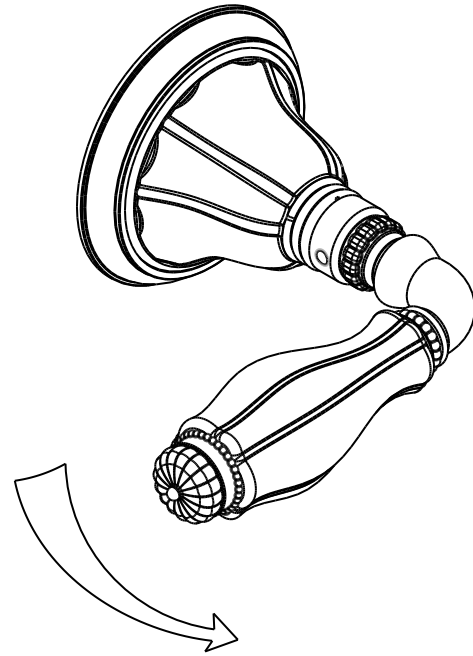

S H E R L E

W A G N E R
INTERNATIONAL

INSTALLATION GUIDE

WALLMOUNT VOLUME CONTROL
& DIVERTER TRIM

Installation tools that may be needed:

Wallmount Volume Control and Diverter Trim Installation

1

1. Install stem extension (2) onto cartridge stem (1) using screw (3).
2. Thread allthread (4) into top of cartridge (1).

2

1. Measure distance "A" as shown above and compare to column A on chart on page 4.

IF "A" AS MEASURED IS **GREATER** THAN THE VALUE IN COLUMN A PER MODEL BEING INSTALLED, MARK NEEDED LENGTH ON STEM EXTENSION (1), REMOVE FROM VALVE THEN CUT TO LENGTH. RE-INSTALL ON VALVE.

3

4

1. Place escutcheon (2) over valve.
2. Thread escutcheon nut (3) onto allthread (1) until secure and escutcheon (2) does not move.

NOTE: Some models utilize an escutcheon nut (3) that threads directly into the top of end valve, not the allthread (1). For these models, there will be no allthread (1).
3. Mount lever/knob (4) onto cartridge stem (7) and secure by tightening set screw (5) with hex wrench (6).
4. Turn lever to full off position and check to make sure it is straight. If it requires adjustment, remove set screw (5) and re-install lever/knob (4) to proper position, then re-install set screw (5).