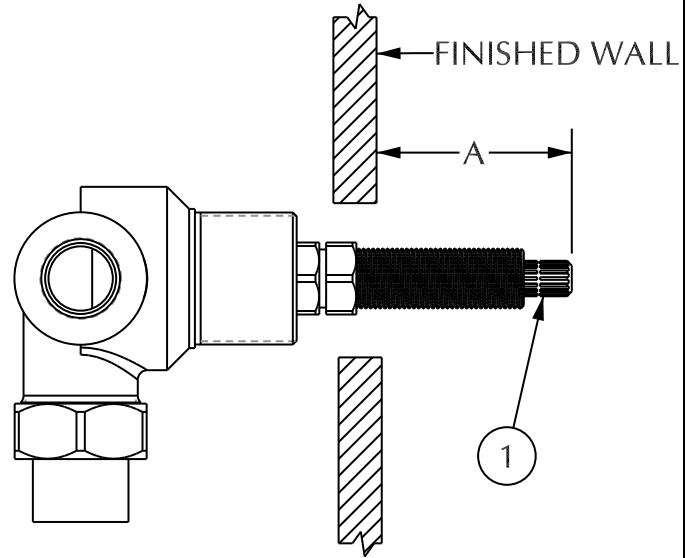

S H E R L E

W A G N E R
INTERNATIONAL

INSTALLATION GUIDE

WALLMOUNT VOLUME CONTROL
& DIVERTER TRIM

Installation tools that may be needed:

Wallmount Volume Control and Diverter Trim Installation

1

1. Install stem extension (2) onto cartridge stem (1) using screw (3).
2. Thread allthread (4) into top of cartridge (1).

2

1. Measure distance "A" as shown above and compare to column A on chart on page 4.

IF "A" AS MEASURED IS **GREATER** THAN THE VALUE IN COLUMN A PER MODEL BEING INSTALLED, MARK NEEDED LENGTH ON STEM EXTENSION (1), REMOVE FROM VALVE THEN CUT TO LENGTH. RE-INSTALL ON VALVE.

3

4

1. Place escutcheon (2) over valve.
2. Thread escutcheon nut (3) onto allthread (1) until secure and escutcheon (2) does not move.

NOTE: Some models utilize an escutcheon nut (3) that threads directly into the top of end valve, not the allthread (1). For these models, there will be no allthread (1).
3. Mount lever/knob (4) onto cartridge stem (7) and secure by tightening set screw (5) with hex wrench (6).
4. Turn lever to full off position and check to make sure it is straight. If it requires adjustment, remove set screw (5) and re-install lever/knob (4) to proper position, then re-install set screw (5).