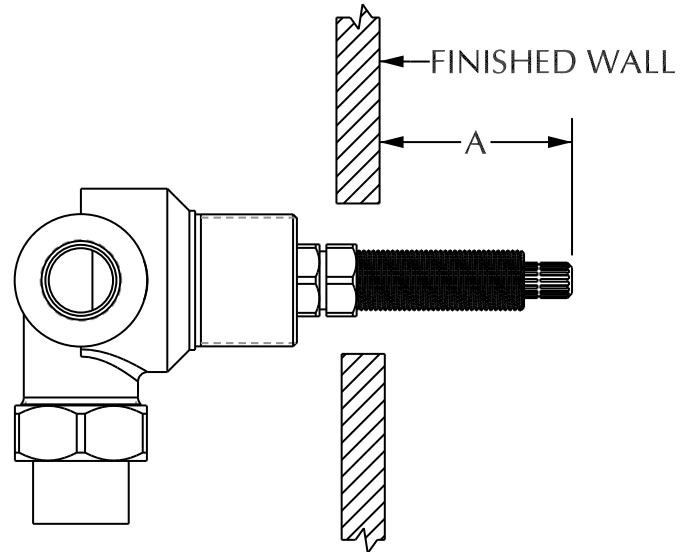

Wallmount Volume Control & Diverter Stem Extension Length

Handle Dimensions

Model No.	A
0907	2" [50.8mm]
0910	2-3/8" [60.3mm]
0912	2-5/8" [66.7mm]
0913	2-3/8" [60.3mm]
0914	2-1/4" [57.2mm]
0915	2-5/8" [66.7mm]
0916	1-3/4" [44.5mm]
0917	2-5/8" [66.7mm]
0918	2-5/8" [66.7mm]
0919	2-5/8" [66.7mm]
0920	2-5/8" [66.7mm]
0921	2-5/8" [66.7mm]
0923	2-3/8" [60.3mm]
0931	2-3/8" [60.3mm]
0932	2-3/8" [60.3mm]
0933	2-1/4" [57.2mm]
0934	2-3/8" [60.3mm]
0980	2-3/8" [60.3mm]
0981	2-3/8" [60.3mm]
0990	2-3/4" [69.9mm]
0991	2-3/4" [69.9mm]
0992	2-3/4" [69.9mm]
0993	2-3/4" [69.9mm]

Model No.	A
1029*	2-3/4" [69.9mm]
1029**	2-3/8" [60.3mm]
1029***	2-3/8" [60.3mm]
1030*	2-3/4" [69.9mm]
1030**	2-3/8" [60.3mm]
1030***	2-3/8" [60.3mm]
1040	2-3/8" [60.3mm]
1065**	2-3/8" [60.3mm]
1065***	2-3/8" [60.3mm]
1097*	2-3/4" [69.9mm]
1098	2-3/8" [60.3mm]
2010	2" [50.8mm]
2015	2" [50.8mm]
2020	2" [50.8mm]
2050	2-1/2" [63.5mm]
2103	2" [50.8mm]
2104	2" [50.8mm]
2106	2" [50.8mm]
2108	2" [50.8mm]
2112	2" [50.8mm]
2120	2" [50.8mm]
2150	2-1/2" [63.5mm]

* INCLUDES ALL PORCELAIN TRIM
** INCLUDES ALL ONYX, ROSE QUARTZ, ROCK CRYSTAL AND AMETHYST
*** INCLUDES MALACHITE, TIGER EYE, LAPIS LAZULI AND RHODOCHROSITE