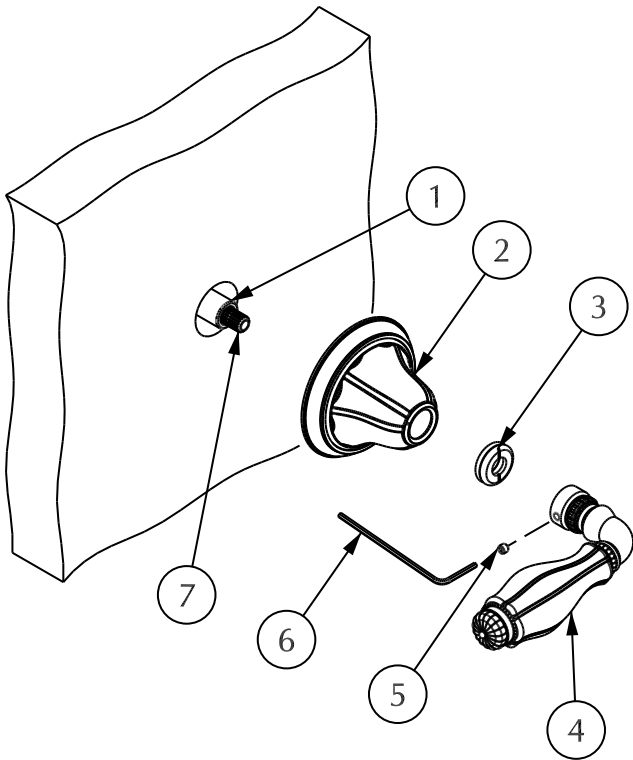

S H E R L E

W A G N E R
INTERNATIONAL

INSTALLATION GUIDE

WALLMOUNT VOLUME CONTROL
& DIVERTER TRIM

Installation tools that may be needed:

Wallmount Volume Control and Diverter Trim Installation

1

1. Install stem extension (2) onto cartridge stem (1) using screw (3).
2. Thread allthread (4) into top of cartridge (1).

2

1. Measure distance "A" as shown above and compare to column A on chart on page 4.

IF "A" AS MEASURED IS **GREATER** THAN THE VALUE IN COLUMN A PER MODEL BEING INSTALLED, MARK NEEDED LENGTH ON STEM EXTENSION (1), REMOVE FROM VALVE THEN CUT TO LENGTH. RE-INSTALL ON VALVE.

3

4

1. Place escutcheon (2) over valve.
2. Thread escutcheon nut (3) onto allthread (1) until secure and escutcheon (2) does not move.

NOTE: Some models utilize an escutcheon nut (3) that threads directly into the top of end valve, not the allthread (1). For these models, there will be no allthread (1).
3. Mount lever/knob (4) onto cartridge stem (7) and secure by tightening set screw (5) with hex wrench (6).
4. Turn lever to full off position and check to make sure it is straight. If it requires adjustment, remove set screw (5) and re-install lever/knob (4) to proper position, then re-install set screw (5).