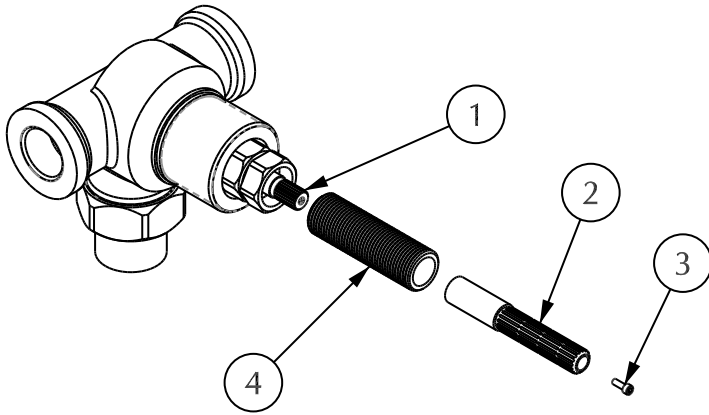

S H E R L E

W A G N E R
INTERNATIONAL

INSTALLATION GUIDE

WALLMOUNT VOLUME CONTROL
& DIVERTER TRIM

Installation tools that may be needed:

Wallmount Volume Control and Diverter Trim Installation

1

1. Install stem extension (2) onto cartridge stem (1) using screw (3).
2. Thread allthread (4) into top of cartridge (1).

2

1. Measure distance "A" as shown above and compare to column A on chart on page 4.

IF "A" AS MEASURED IS **GREATER** THAN THE VALUE IN COLUMN A PER MODEL BEING INSTALLED, MARK NEEDED LENGTH ON STEM EXTENSION (1), REMOVE FROM VALVE THEN CUT TO LENGTH. RE-INSTALL ON VALVE.

3

4

1. Place escutcheon (2) over valve.
2. Thread escutcheon nut (3) onto allthread (1) until secure and escutcheon (2) does not move.

NOTE: Some models utilize an escutcheon nut (3) that threads directly into the top of end valve, not the allthread (1). For these models, there will be no allthread (1).
3. Mount lever/knob (4) onto cartridge stem (7) and secure by tightening set screw (5) with hex wrench (6).
4. Turn lever to full off position and check to make sure it is straight. If it requires adjustment, remove set screw (5) and re-install lever/knob (4) to proper position, then re-install set screw (5).