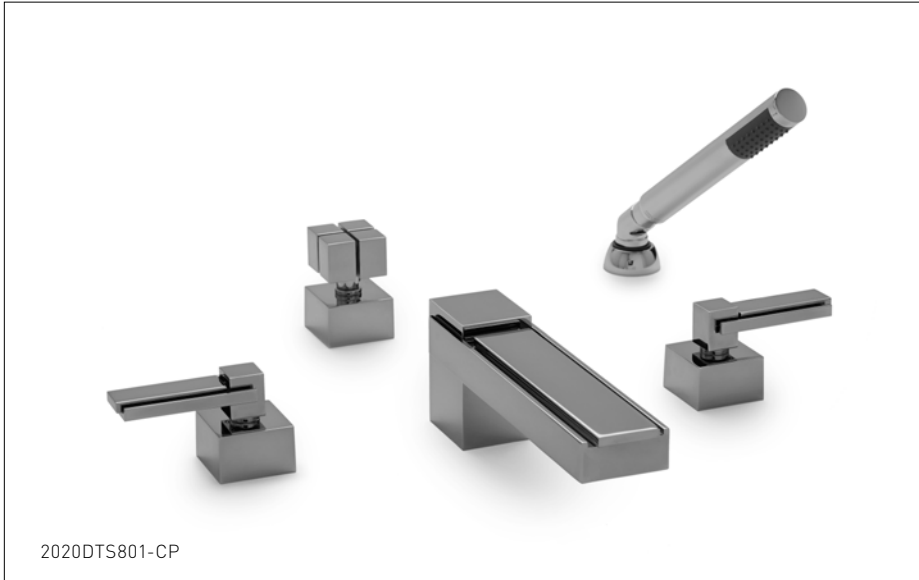

SHERLE WAGNER INTERNATIONAL

APOLLO LEVER DECK MOUNT TUB SHOWER SET 2020DTS801-XX

APOLLO LEVER DECK MOUNT TUB SHOWER SET IN COMBINATION FINISH 2020DTS801-XX-XX

2020DTS801-CP

PRODUCT FEATURES

- o Available in all Sherle Wagner International finishes
- o Solid brass/bronze construction
- o Full flow
- o Includes (2) 1/2" washerless 1/4 turn ceramic valves
- o Includes deckmount handshower
- o 1.8 gpm (6.8 L/min) handshower flowrate
- o Includes (1) 60" spiral handshower hose with vacuum break
- o Leader hose not included

- o Optional: (2) 3/4" valves for increased flow, contact sales associate for details

AVAILABLE METAL FINISHES

PN Polished Nickel
 CP Polished Chrome
 BN Brushed Nickel
 BC Brushed Chrome
 SB Satin Brass
 OB Oil Rubbed Brass