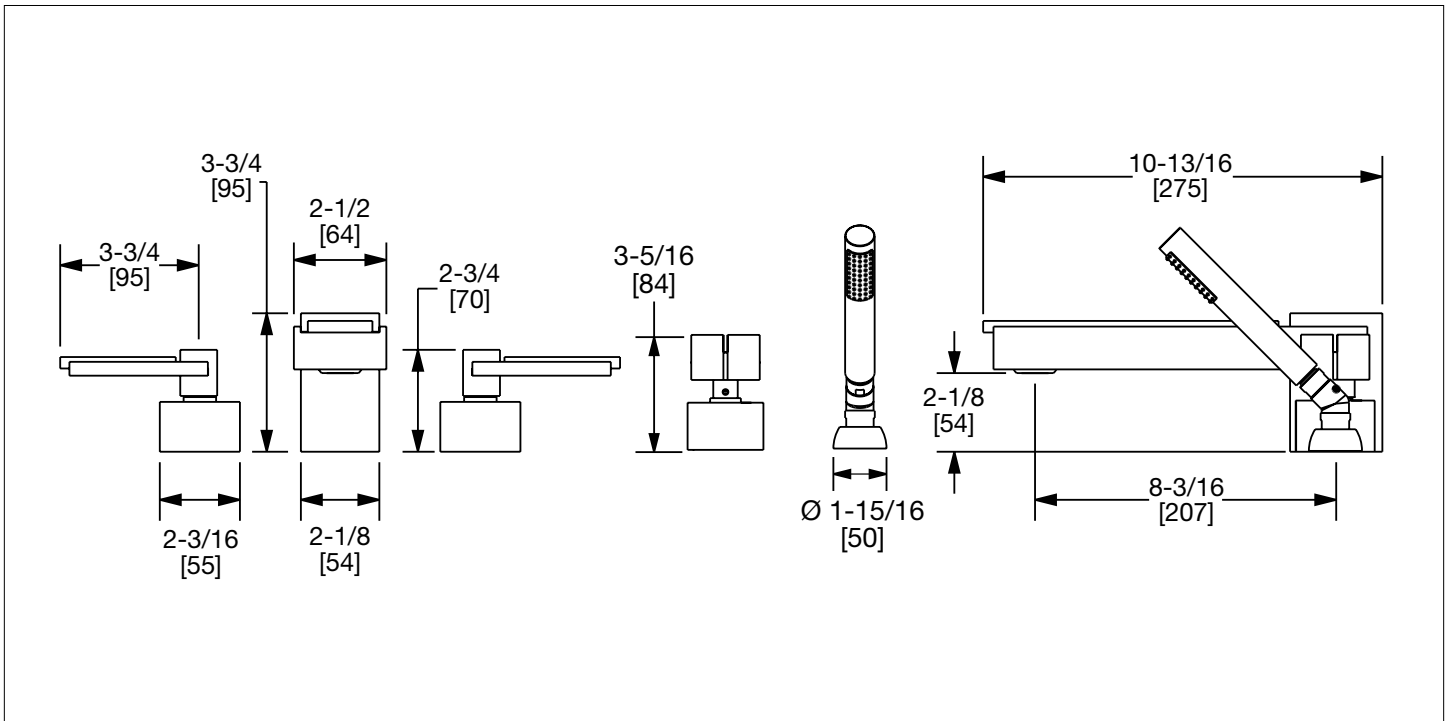

The measurements shown are for reference only. Products and specifications shown are subject to change without notice.

Rev A