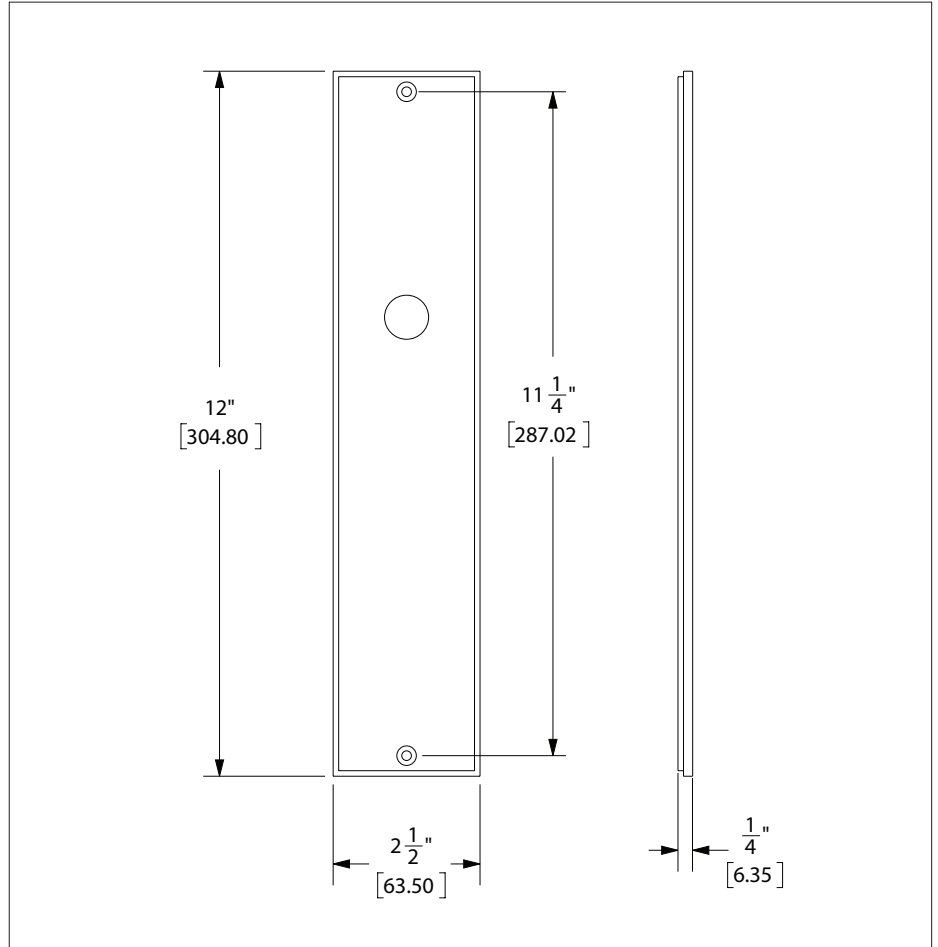

SHERLE WAGNER INTERNATIONAL

KEYSTONE 12" ELONGATED BACKPLATE 2060BP-12-XX

PRODUCT FEATURES

- o Available in all Sherle Wagner International finishes
- o Solid brass/bronze construction
- o Includes mounting hardware