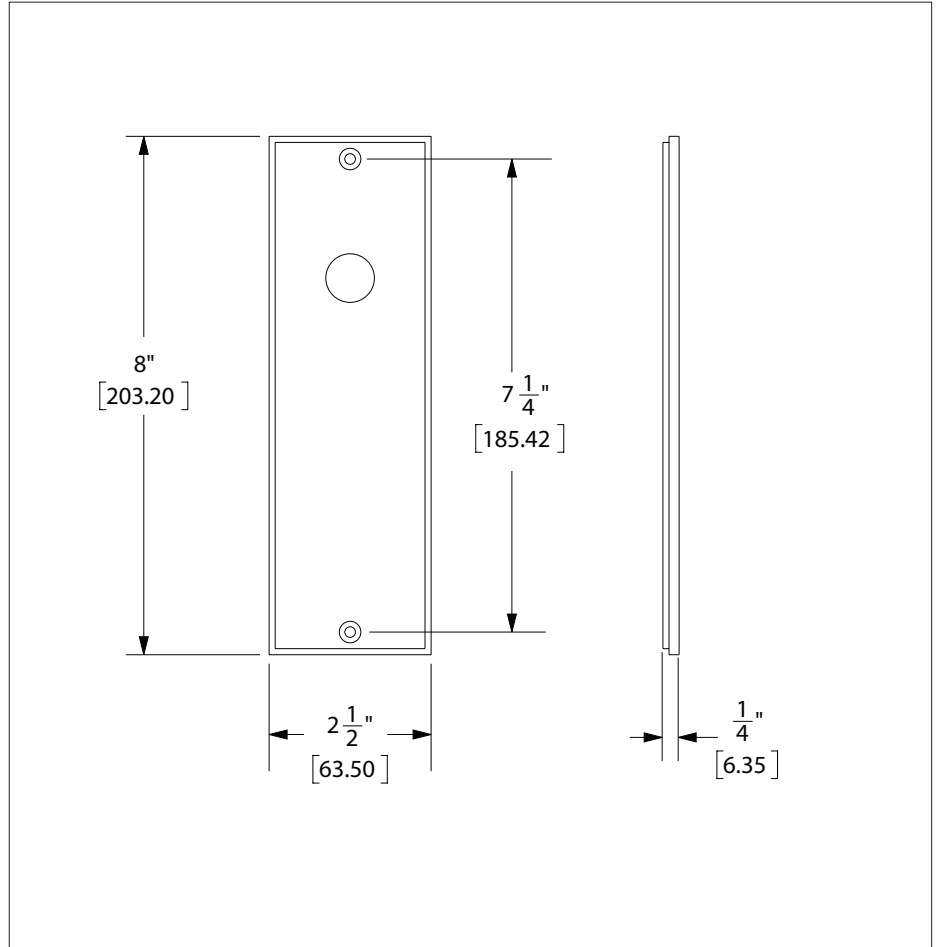

SHERLE WAGNER INTERNATIONAL

KEYSTONE 8" ELONGATED BACKPLATE 2060BP-8-XX

PRODUCT FEATURES

- o Available in all Sherle Wagner International finishes
- o Solid brass/bronze construction
- o Includes mounting hardware