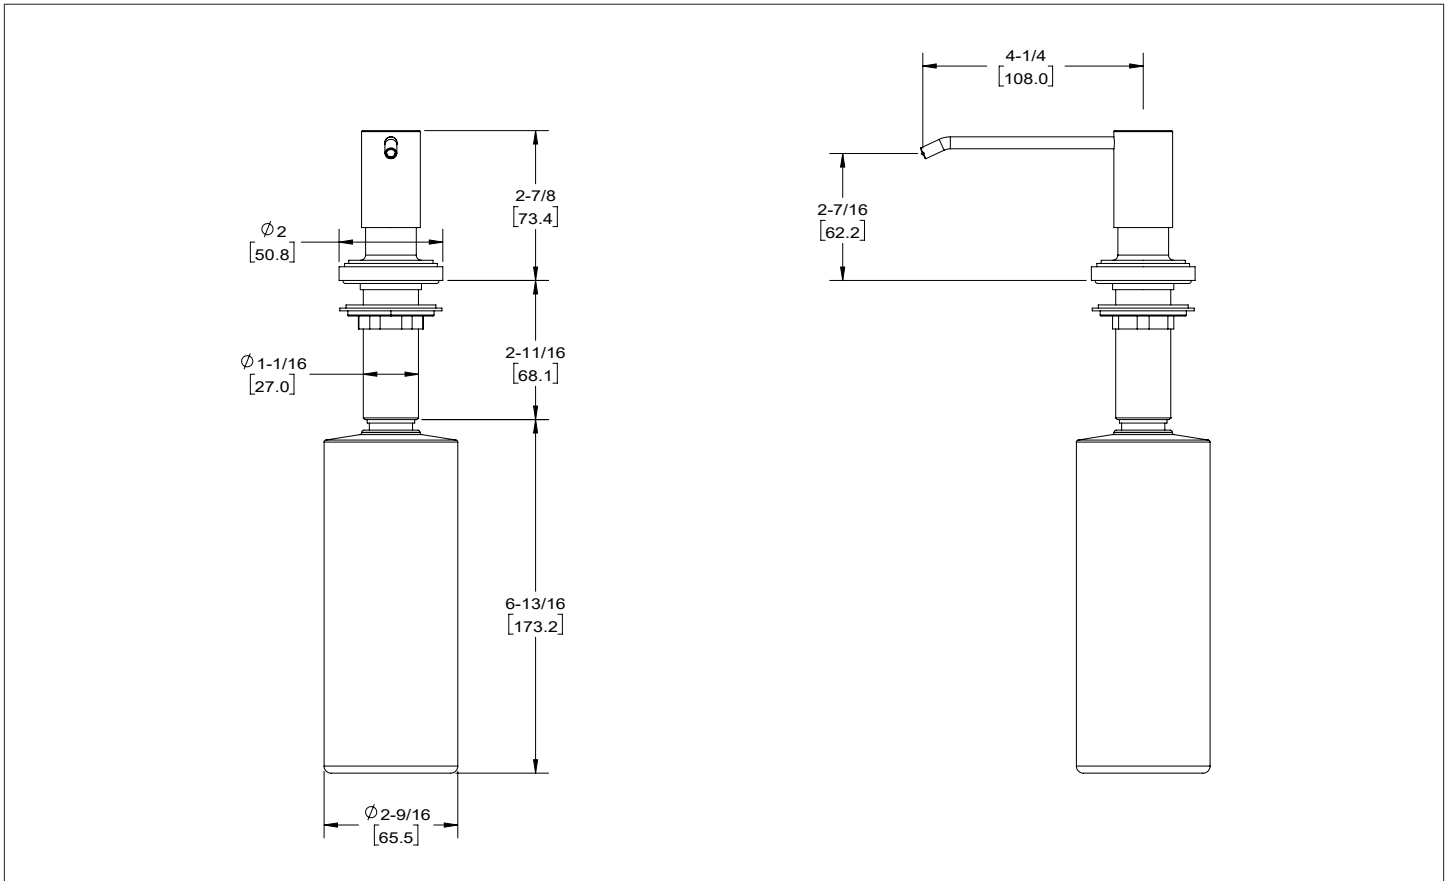

SHERLE WAGNER INTERNATIONAL

KEYSTONE KITCHEN SOAP PUMP 2060KTC-PUMP-XX

PRODUCT FEATURES

- o Available in all Sherle Wagner International finishes
- o Solid brass/bronze construction

2060KTC-PUMP-PN

AVAILABLE METAL FINISHES

* Available on specific collections only

The measurements shown are for reference only. Products and specifications shown are subject to change without notice.

REV F