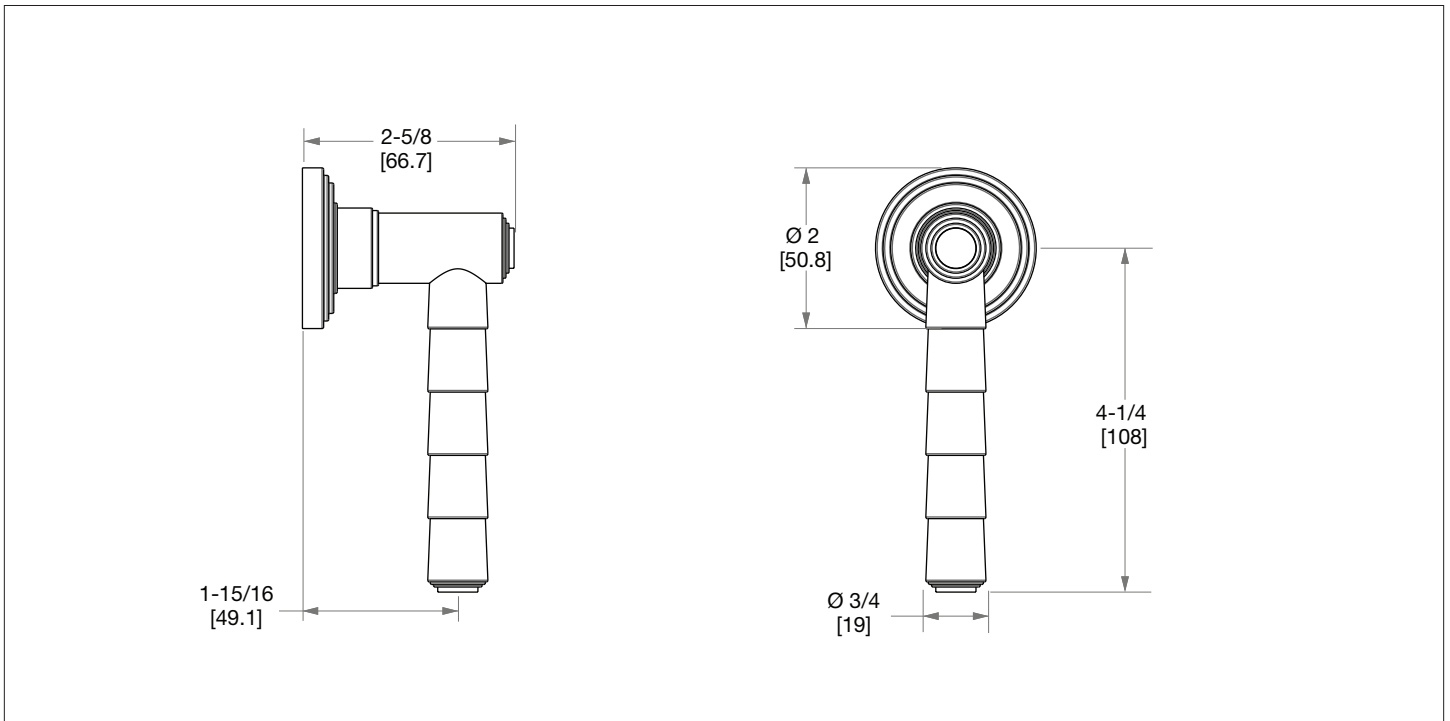

SHERLE WAGNER INTERNATIONAL

KEYSTONE LEVER VOLUME CONTROL AND DIVERTER TRIM 2060LV-ESC-XX

2060LV-ESC-GP

PRODUCT FEATURES

- o Available in all Sherle Wagner International finishes
- o Solid brass/bronze construction
- o Trim only used in conjunction with 1/2" or 3/4" ceramic cartridge volume control valves and Diverter valves
- o Valve sold separately, see sales representative for options
- o Includes stem extension
- o Required add-ons for installation: See sales representative
VLVE-1/2-LH or VLVE-1/2-RH 1/2" inwall valve
VLVE-3/4-LH or VLVE-3/4-RH 3/4" inwall valve

The measurements shown are for reference only. Products and specifications shown are subject to change without notice.

Rev A