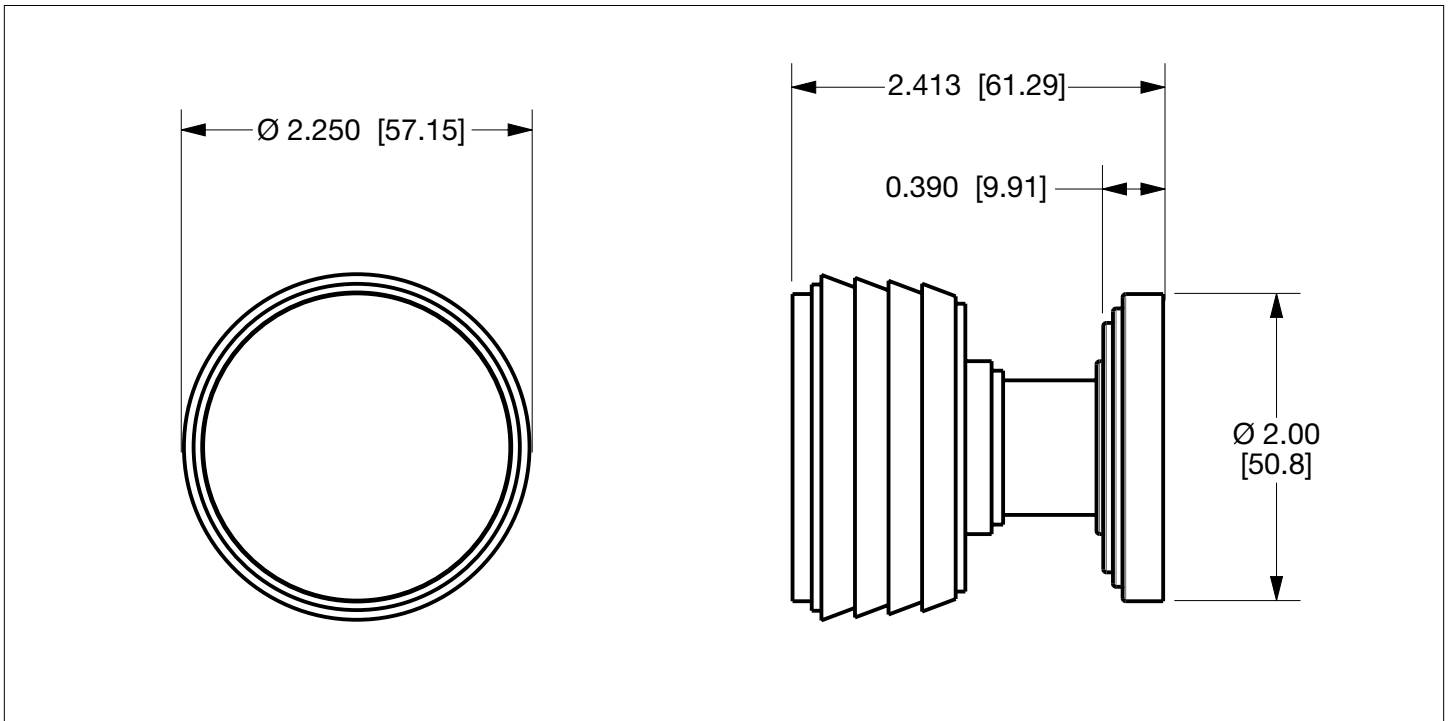

The measurements shown are for reference only. Products and specifications shown are subject to change without notice.

Rev C