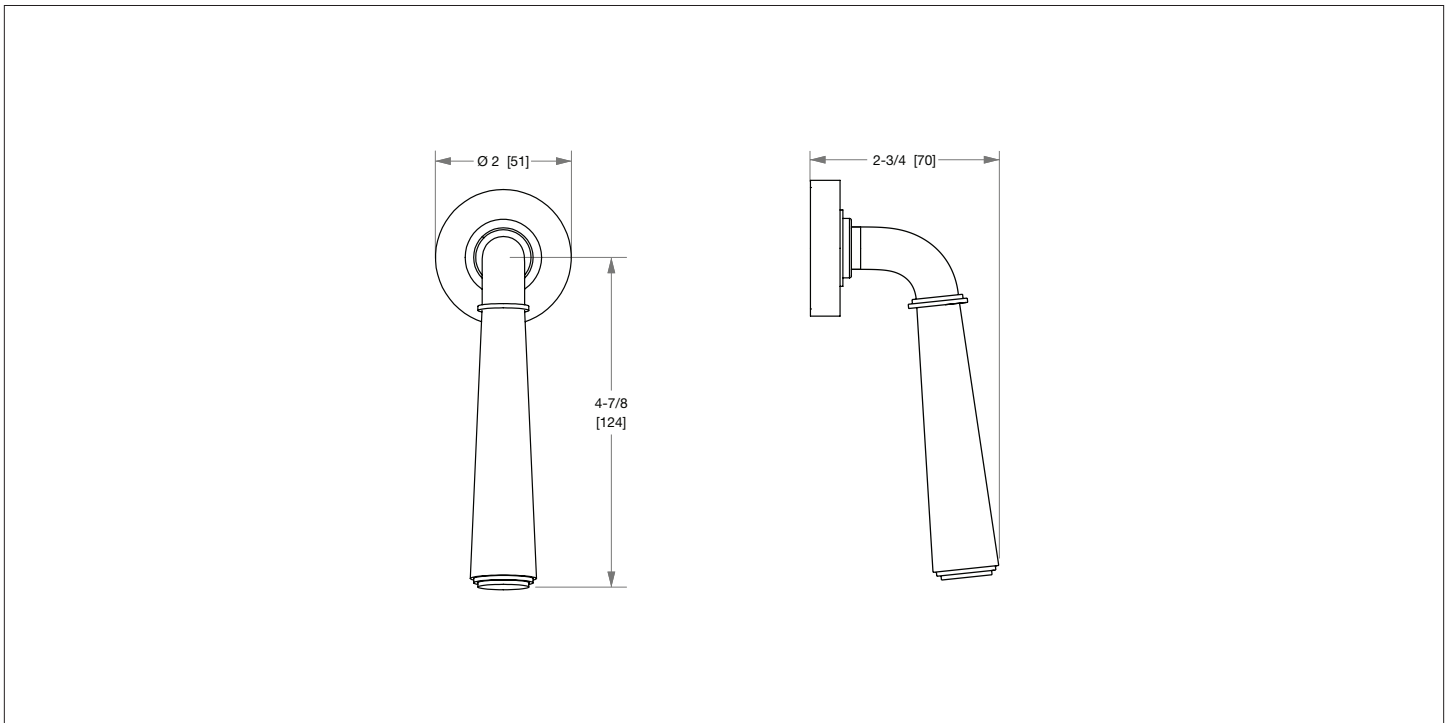

The measurements shown are for reference only. Products and specifications shown are subject to change without notice.

Rev A