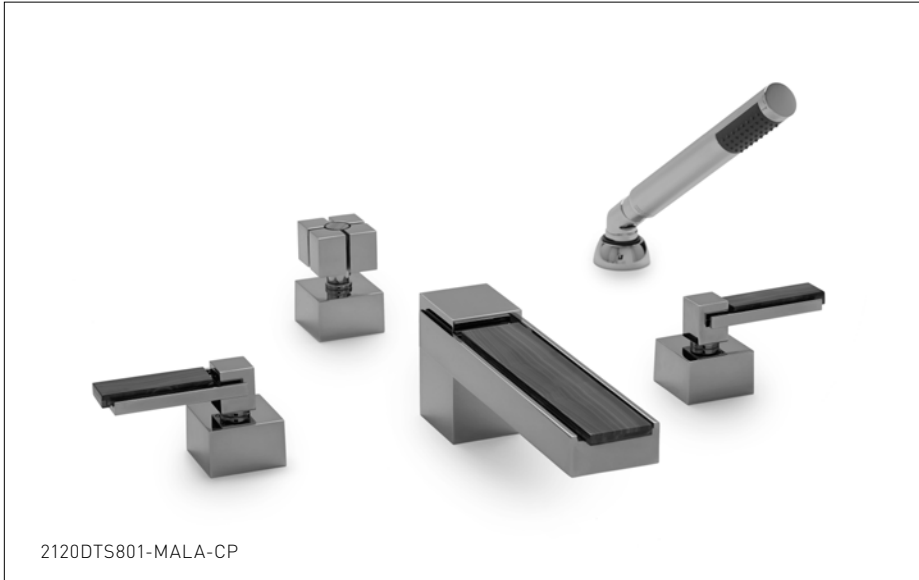

## STONE INSERT APOLLO LEVER DECK MOUNT TUB SHOWER SET 2120DTS801-XXXX-XX

### PRODUCT FEATURES

- o Available in all Sherle Wagner International finishes
- o Solid brass/bronze construction
- o Full flow
- o Includes (2) 1/2" washerless 1/4 turn ceramic valves
- o Includes deckmount handshower
- o 1.8 gpm (6.8 L/min) handshower flowrate
- o Includes (1) 60" spiral handshower hose with vacuum break
- o Leader hose not included
- o Refer to stone chart for standard stone insert, contact sales associate for custom stone options
- o Optional: (2) 3/4" valves for increased flow, contact sales associate for details