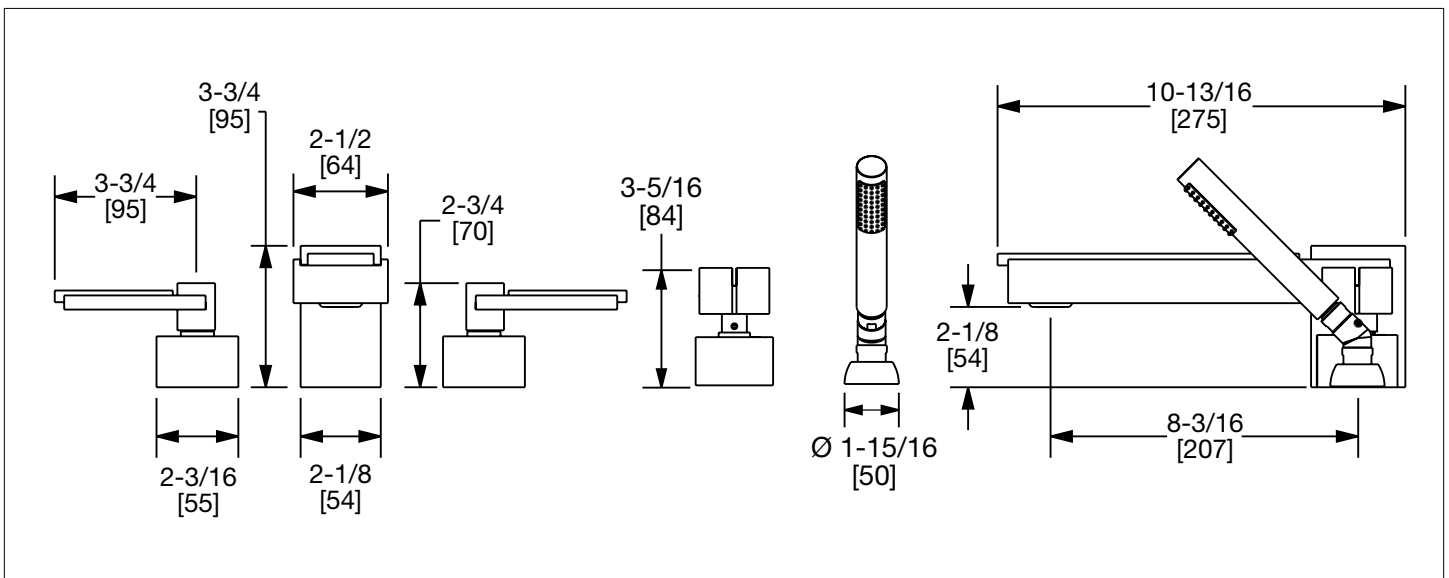

The measurements shown are for reference only. Products and specifications shown are subject to change without notice.

Rev A