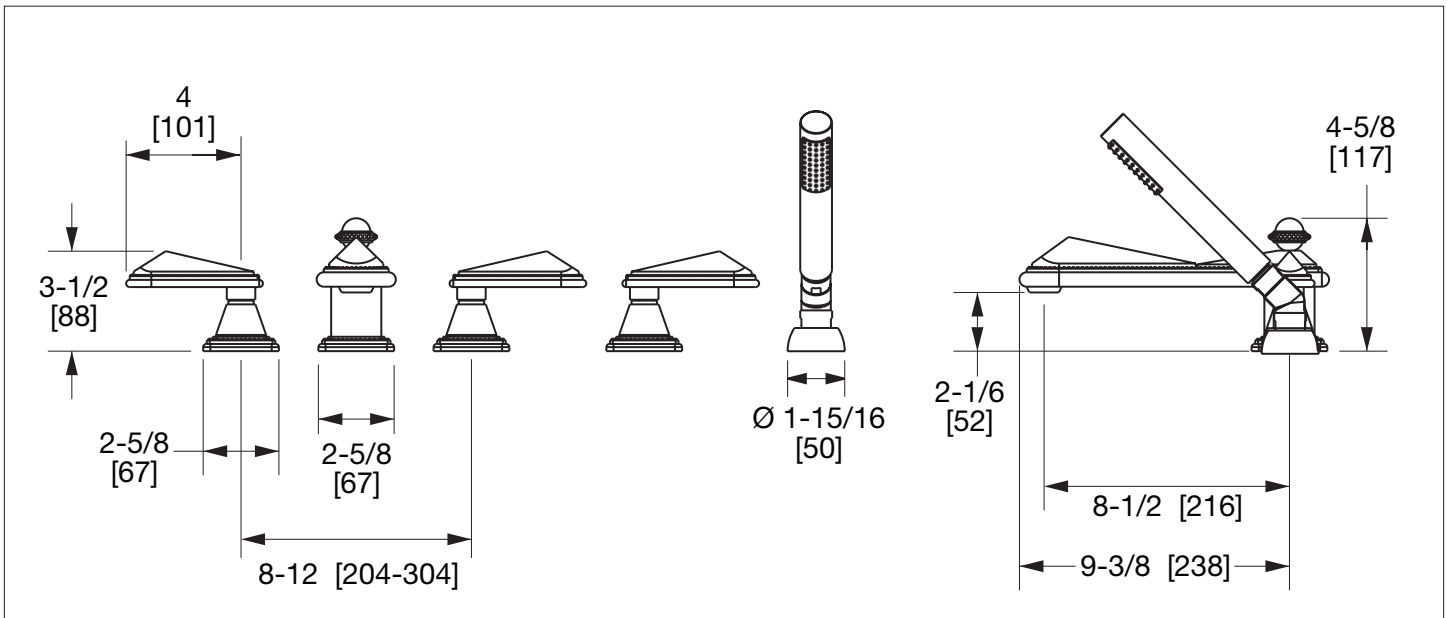

AVAILABLE SEMIPRECIOUS INSERTS

RKCR Rock Crystal	RSQU Rose Quartz	AMET Amethyst

The measurements shown are for reference only. Products and specifications shown are subject to change without notice.

Rev A