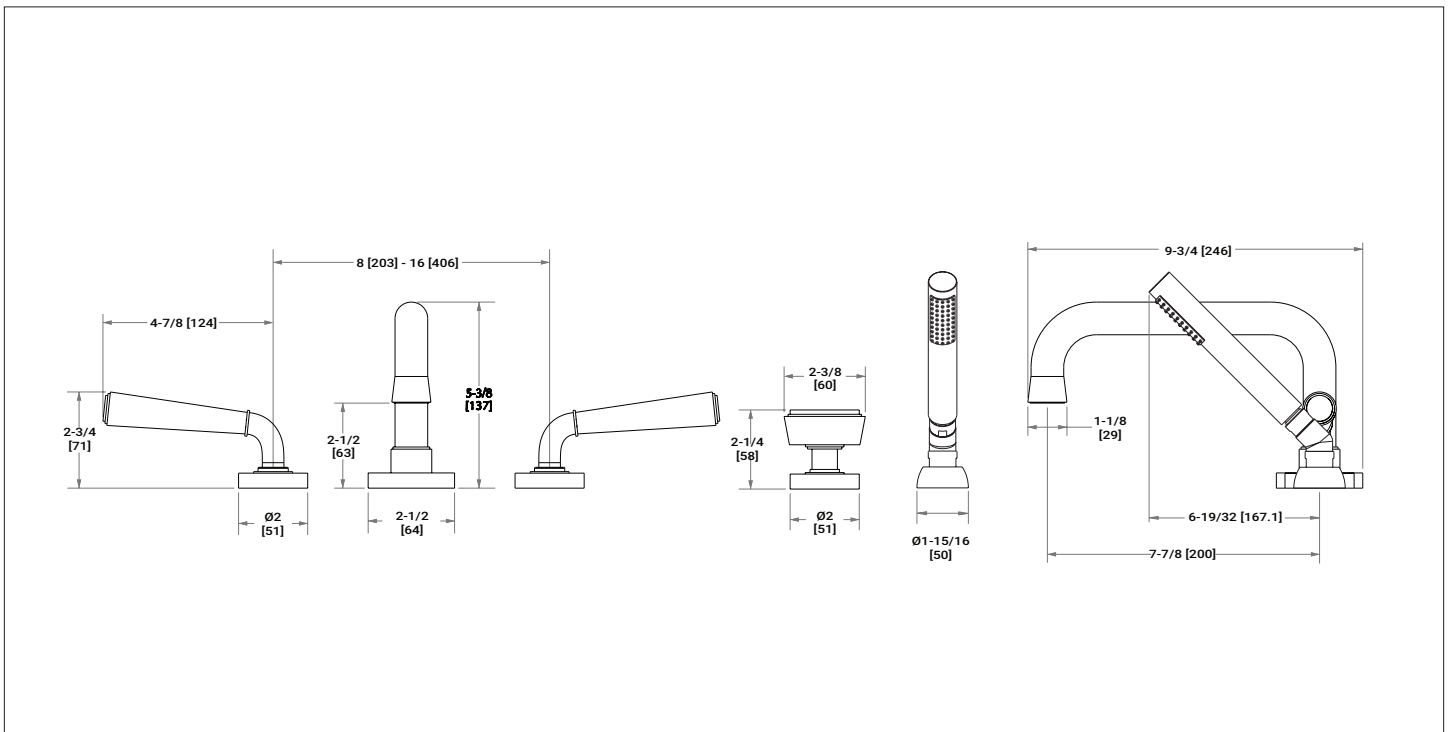

SHERLE WAGNER INTERNATIONAL

DORIAN II CERAMIC LEVER DECK MOUNT TUB SHOWER SET 2171DTS-806-XXXX-XX

2171DTS-806-BL01-HP

PRODUCT FEATURES

- o Available in all Sherle Wagner International finishes
- o Solid brass/bronze construction
- o Full flow
- o Includes (2) 1/2" washerless 1/4 turn ceramic valves
- o Includes (3) flexible hoses 1/2" FIP x 1/2" FIP x 12" length
- o Recommended 12" spread, can be installed 8"-16"
- o Includes gaskets and tee fitting
- o Includes deckmount handshower
- o 1.8 gpm (6.8 L/min) handshower flowrate
- o Includes (1) 72" spiral handshower hose with vacuum break
- o Leader hose not included
- o Available with various ceramic glaze inserts
- o Optional: (2) 3/4" valves for increased flow, contact sales associate for details

The measurements shown are for reference only. Products and specifications shown are subject to change without notice.

Rev A