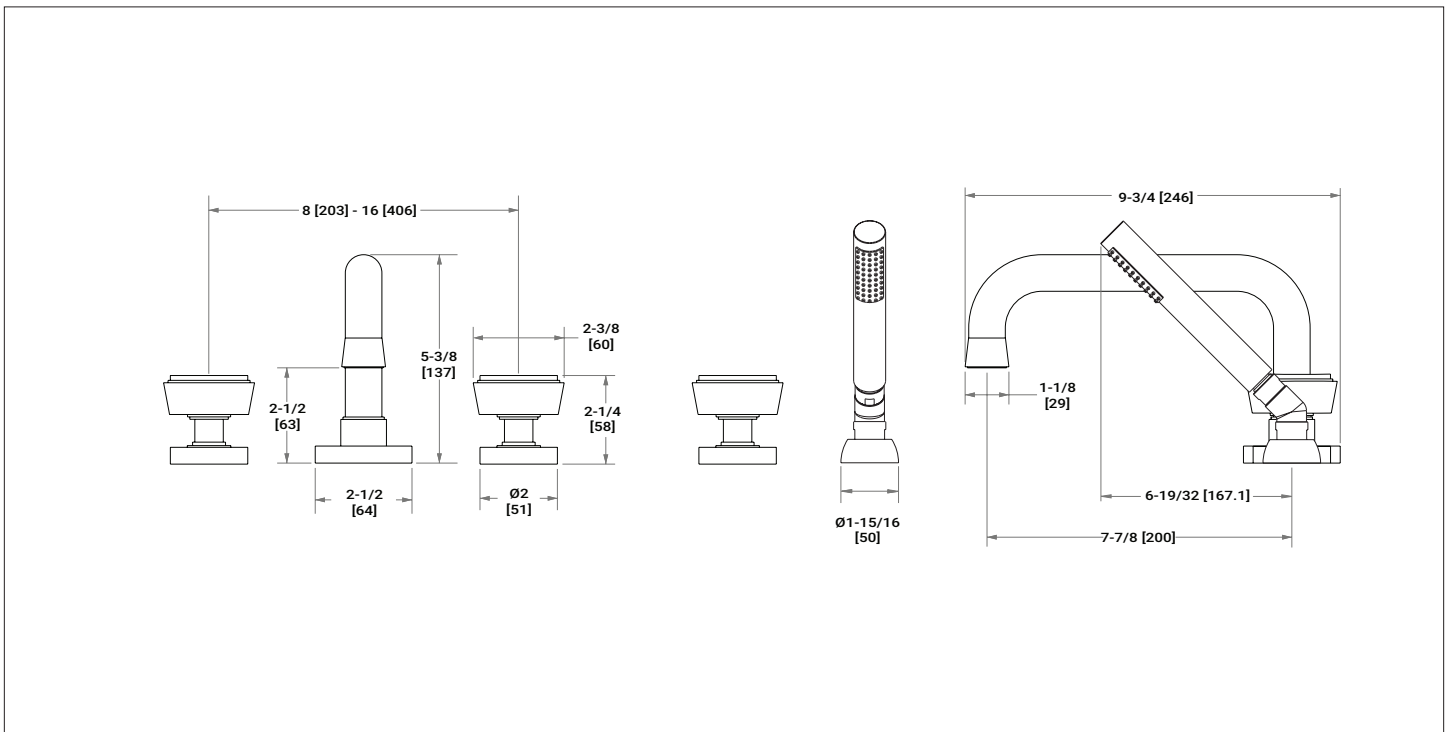

SHERLE WAGNER INTERNATIONAL

Dorian Ripple Ceramic Insert Knob Deck Mount Tub Shower Set 2175DTS-806-RPLE-XXXX-XX

2175DTS-806-RPLE-SBLK-HP

PRODUCT FEATURES

- o Available in all Sherle Wagner International finishes
- o Solid brass/bronze construction
- o Full flow
- o Includes (2) 1/2" washerless 1/4 turn ceramic valves
- o Includes (3) flexible hoses 1/2" FIP x 1/2" FIP x 12" length
- o Recommended 12" spread, can be installed 8"-16"
- o Includes gaskets and tee fitting
- o Includes deckmount handshower
- o 1.8 gpm (6.8 L/min) handshower flowrate
- o Includes (1) 72" spiral handshower hose with vacuum break
- o Leader hose not included
- o Available with various ceramic glaze inserts
- o Optional: (2) 3/4" valves for increased flow, contact sales associate for details

The measurements shown are for reference only. Products and specifications shown are subject to change without notice.

Rev A