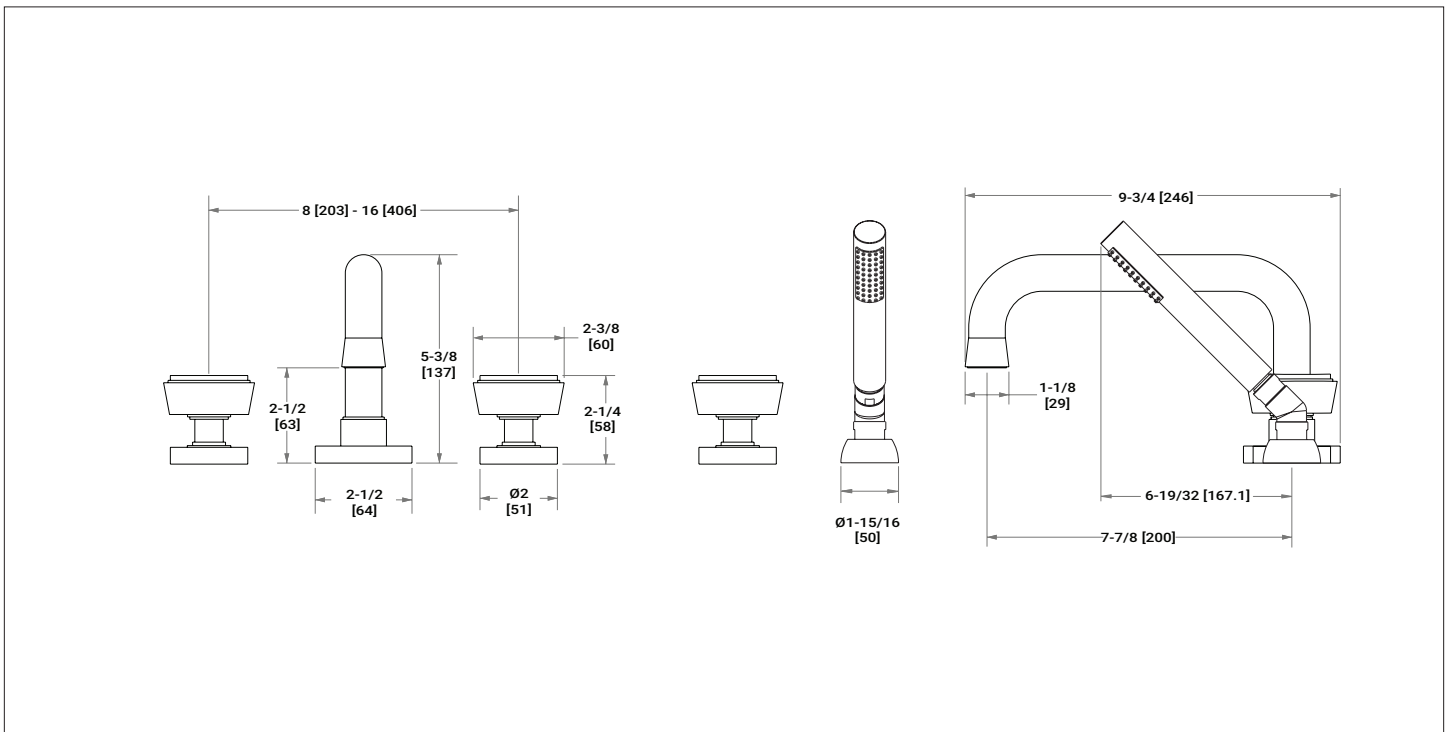

The measurements shown are for reference only. Products and specifications shown are subject to change without notice.

Rev A