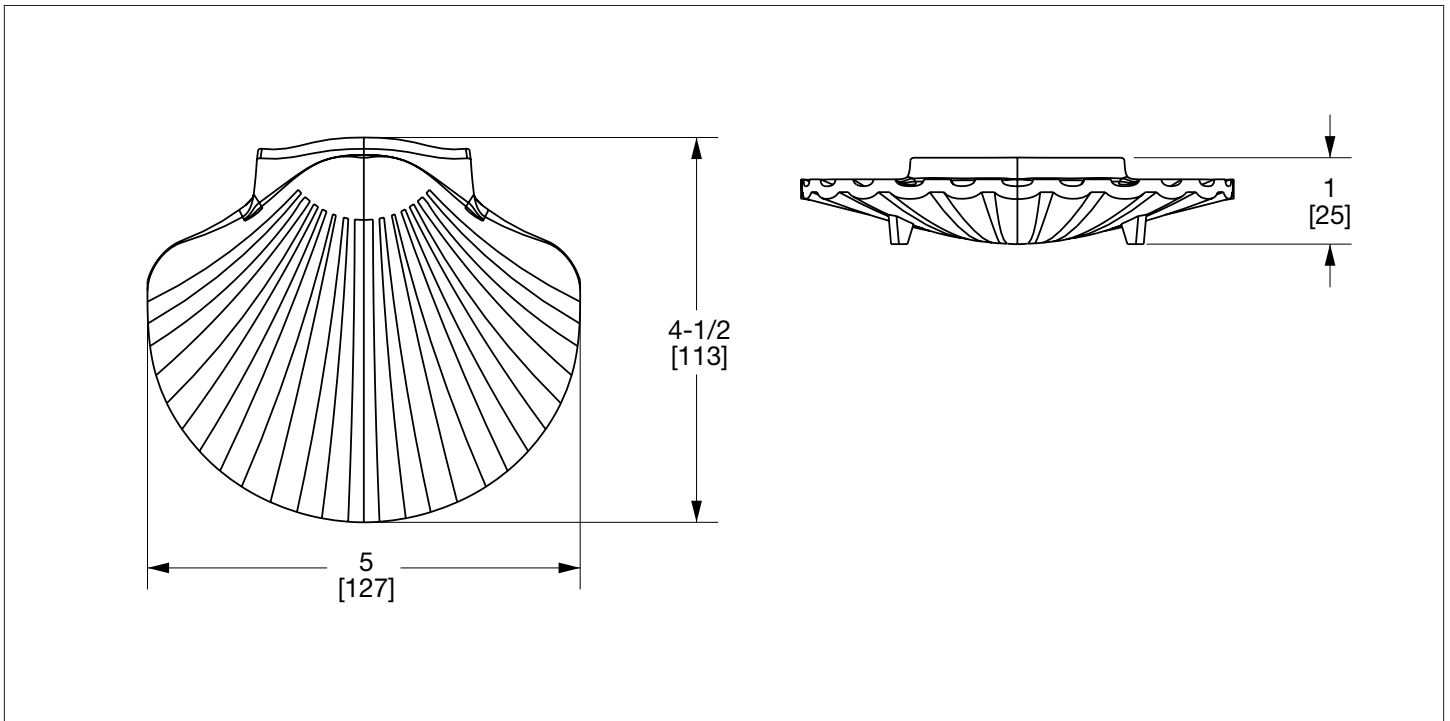

The measurements shown are for reference only. Products and specifications shown are subject to change without notice.

Rev A