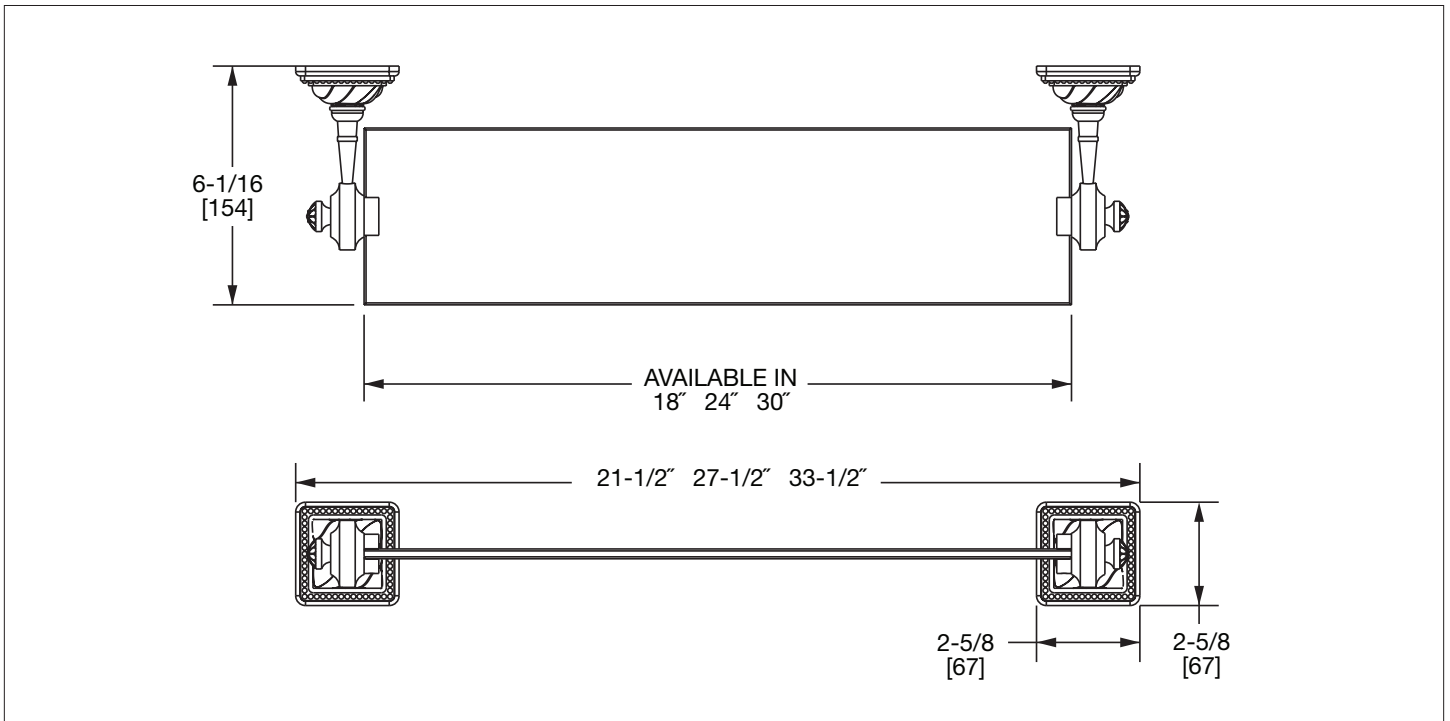

AVAILABLE SEMIPRECIOUS INSERTS

RKCR Rock Crystal

RSQU Rose Quartz

AMET Amethyst

The measurements shown are for reference only. Products and specifications shown are subject to change without notice.

Rev A