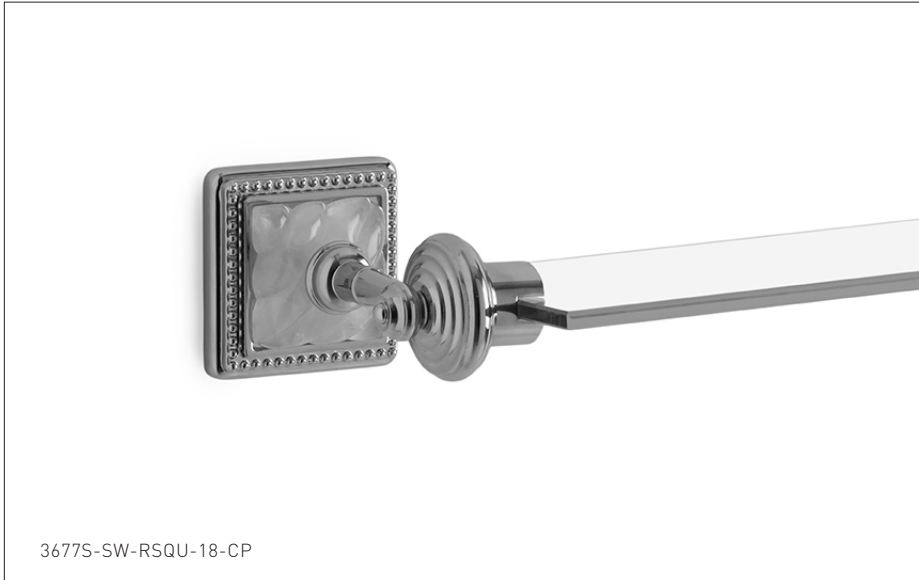

SHERLE WAGNER INTERNATIONAL

PYRAMID GLASS SHELF WITH SEMIPRECIOUS SWIRL INSERT 3677S-SW-XXXX-XX-XX

3677S-SW-RSQU-18-CP

PRODUCT FEATURES

- o Available in all Sherle Wagner International finishes
- o Solid brass/bronze construction
- o Available in 18", 24" and 30" lengths
- o Refer to stone chart for standard stone insert, contact sales associate for custom stone options
- o Includes mounting hardware