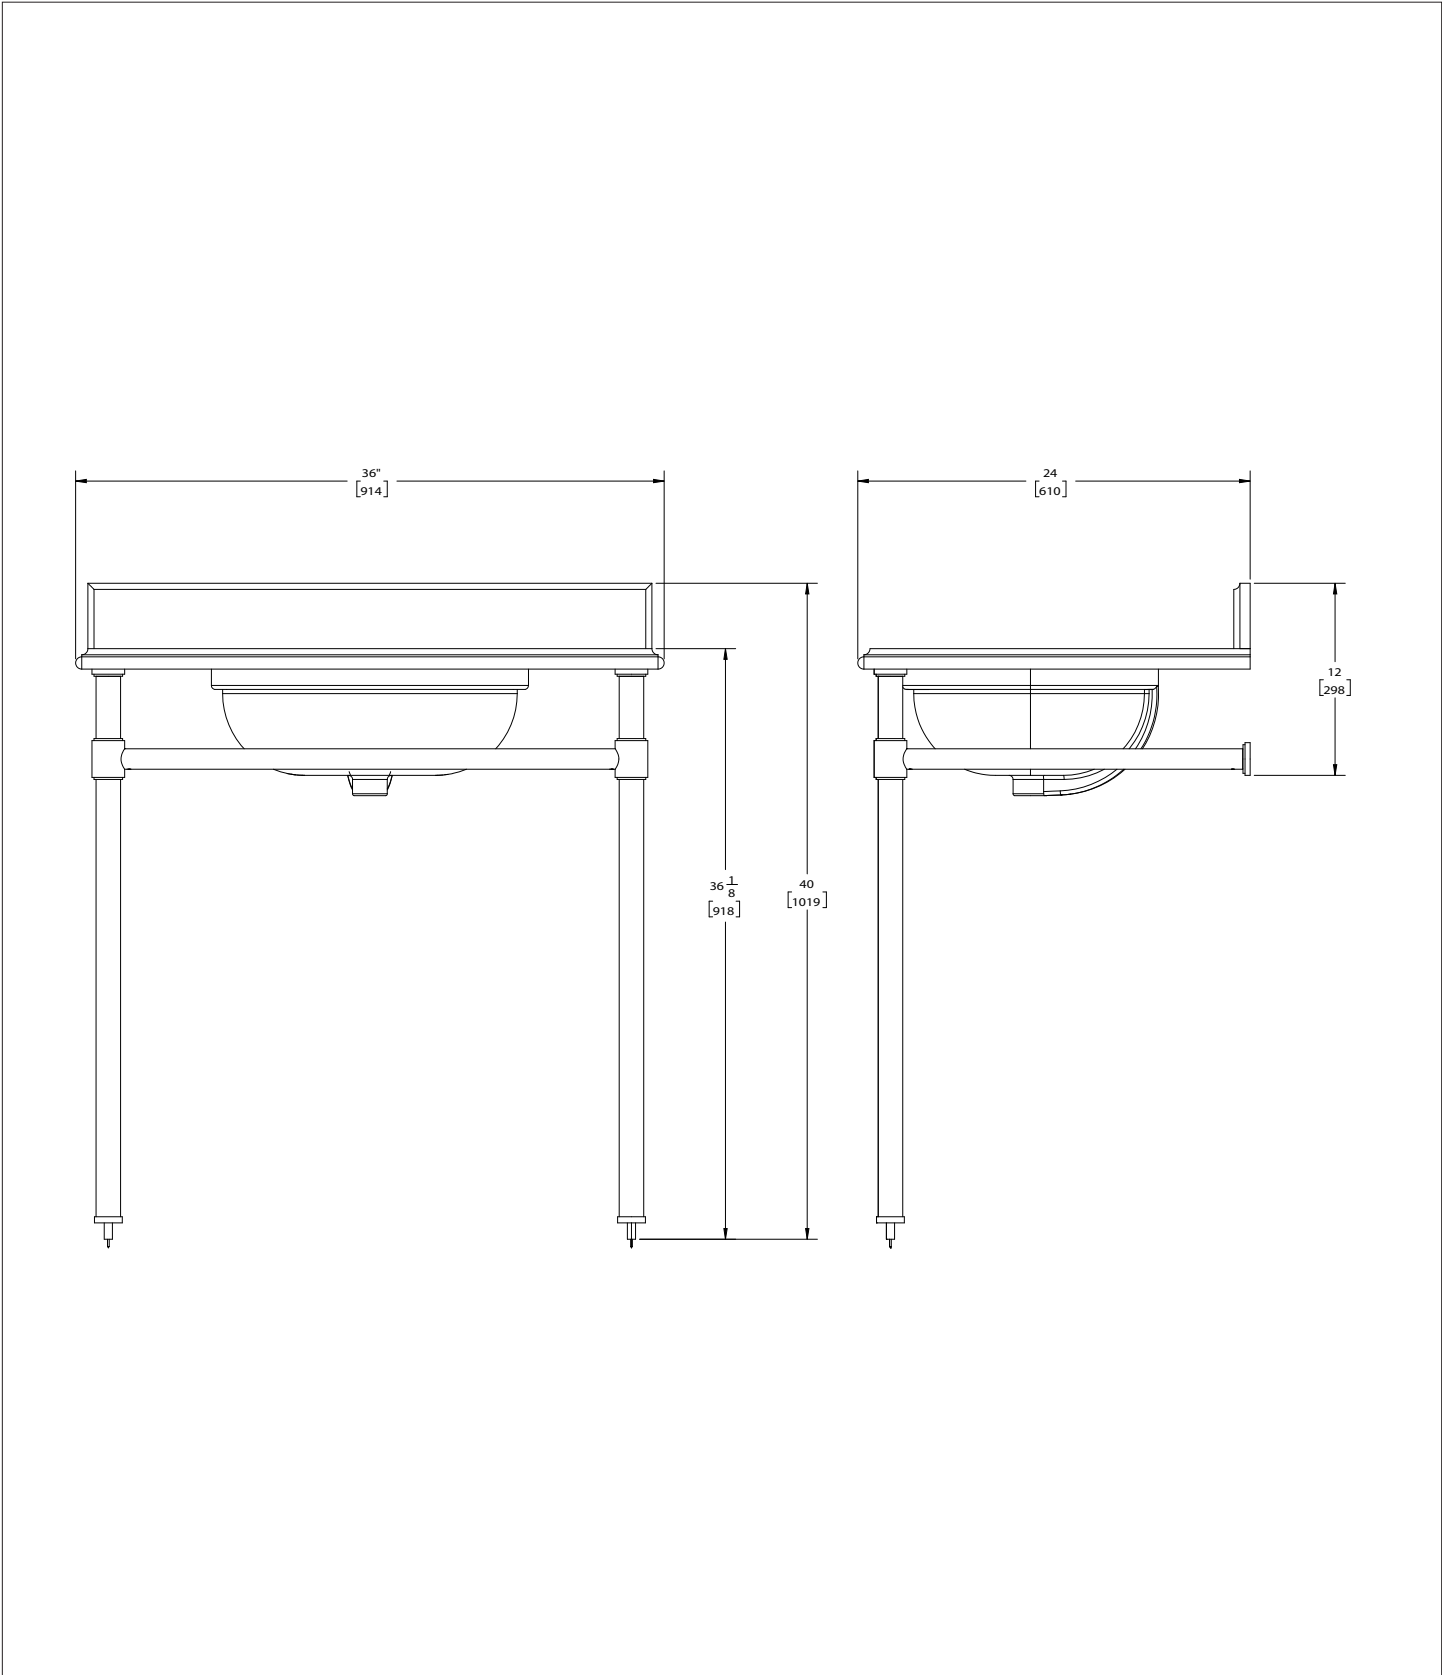

SHERLE WAGNER INTERNATIONAL

DORIAN CONSOLE 4211-XX

CLASSICAL STONE TOP 0208-TOP-UE15-XXXX

CLASSICAL STONE BACKSPLASH STRAIGHT 0208-BKSP-STR-XXXX

The measurements shown are for reference only. Products and specifications shown are subject to change without notice.

Rev A