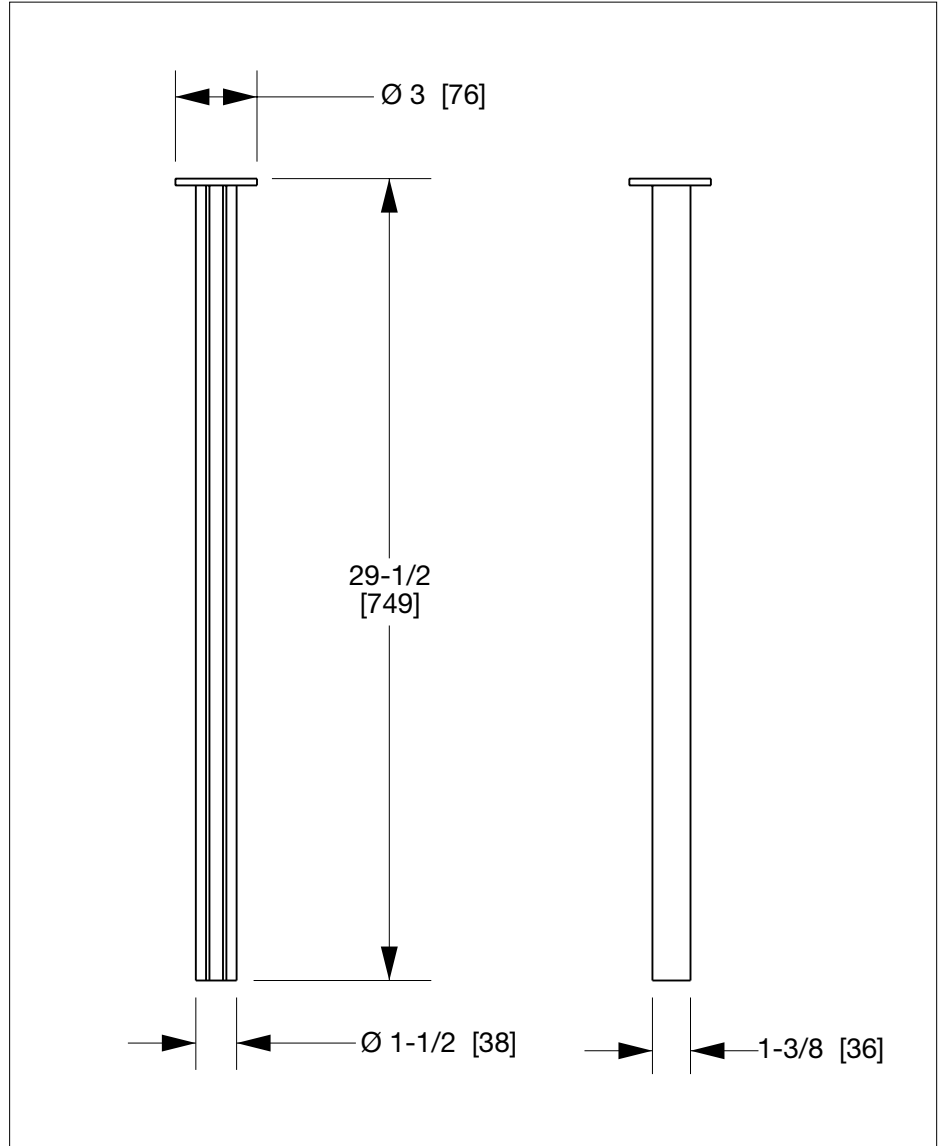

## MODERN LEG 4759-XX

## PRODUCT FEATURES

- o Available in all Sherle Wagner International finishes
- o Solid brass/bronze construction
- o Includes mounting hardware
- o Under edge mount
- o Legs are sold individually
- o For custom heights contact sales associate