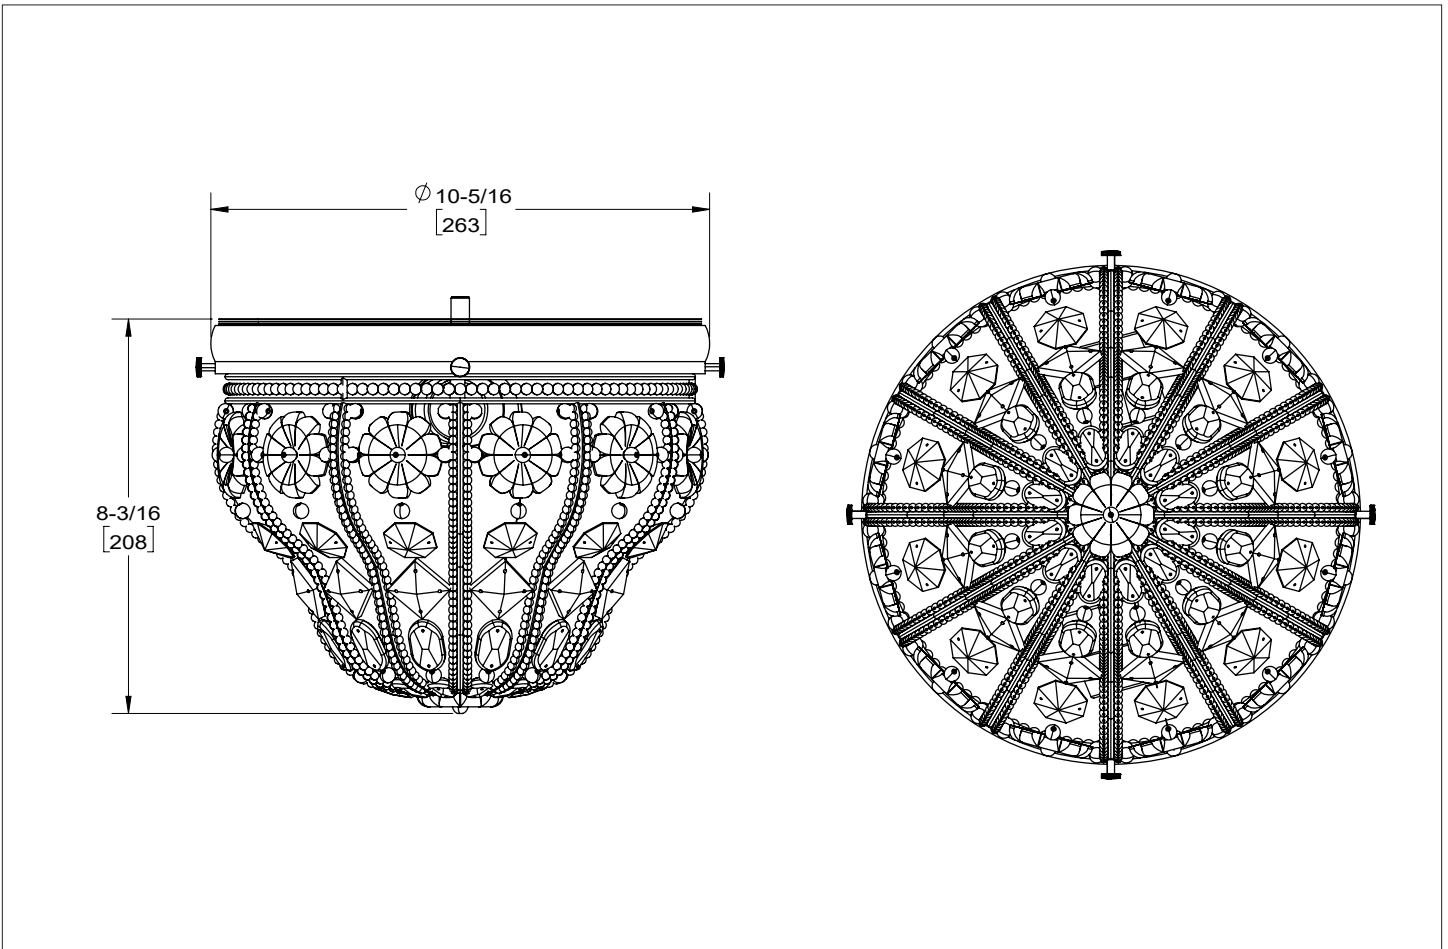

The measurements shown are for reference only. Products and specifications shown are subject to change without notice.

Rev A