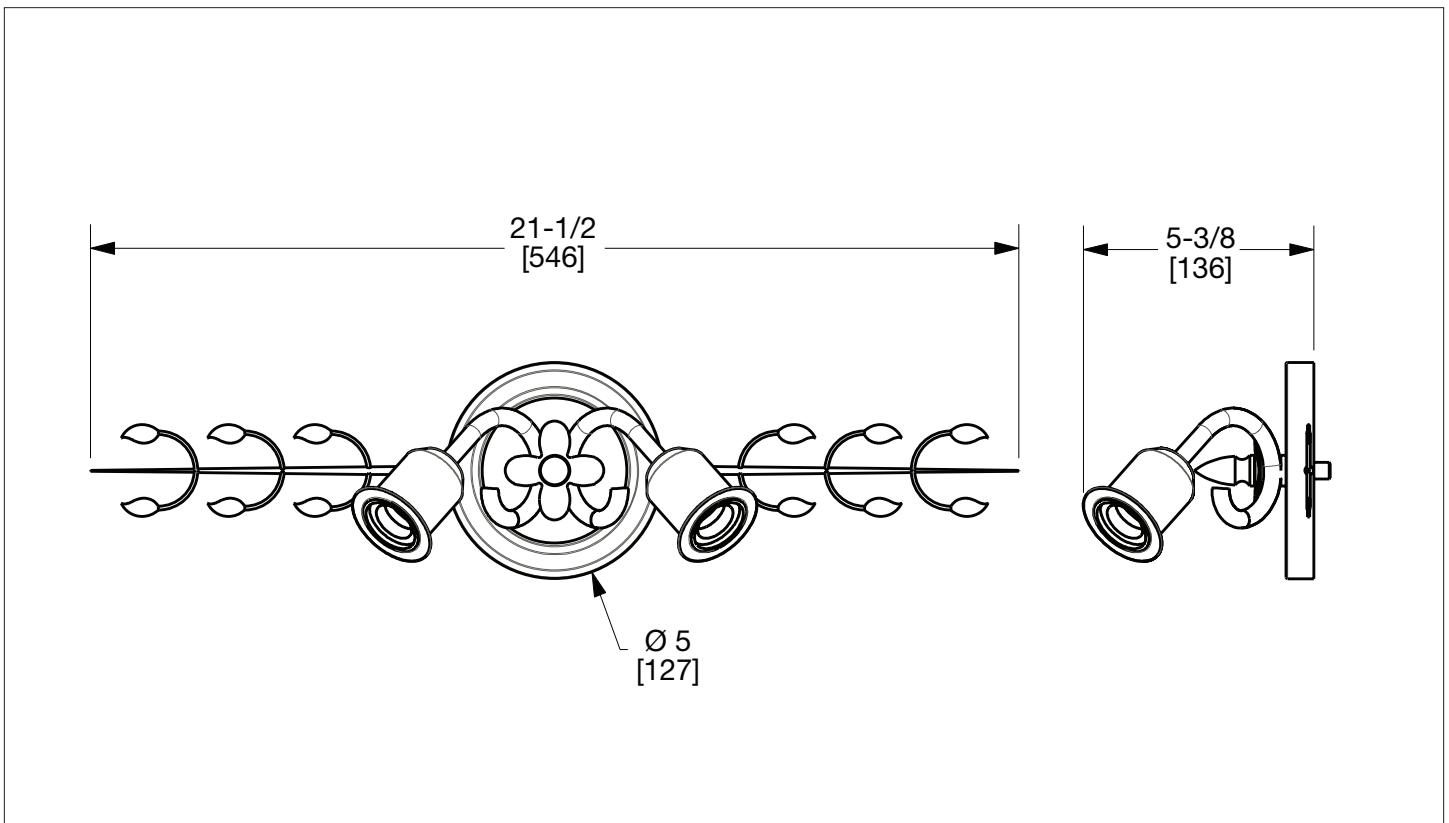

The measurements shown are for reference only. Products and specifications shown are subject to change without notice.

Rev A