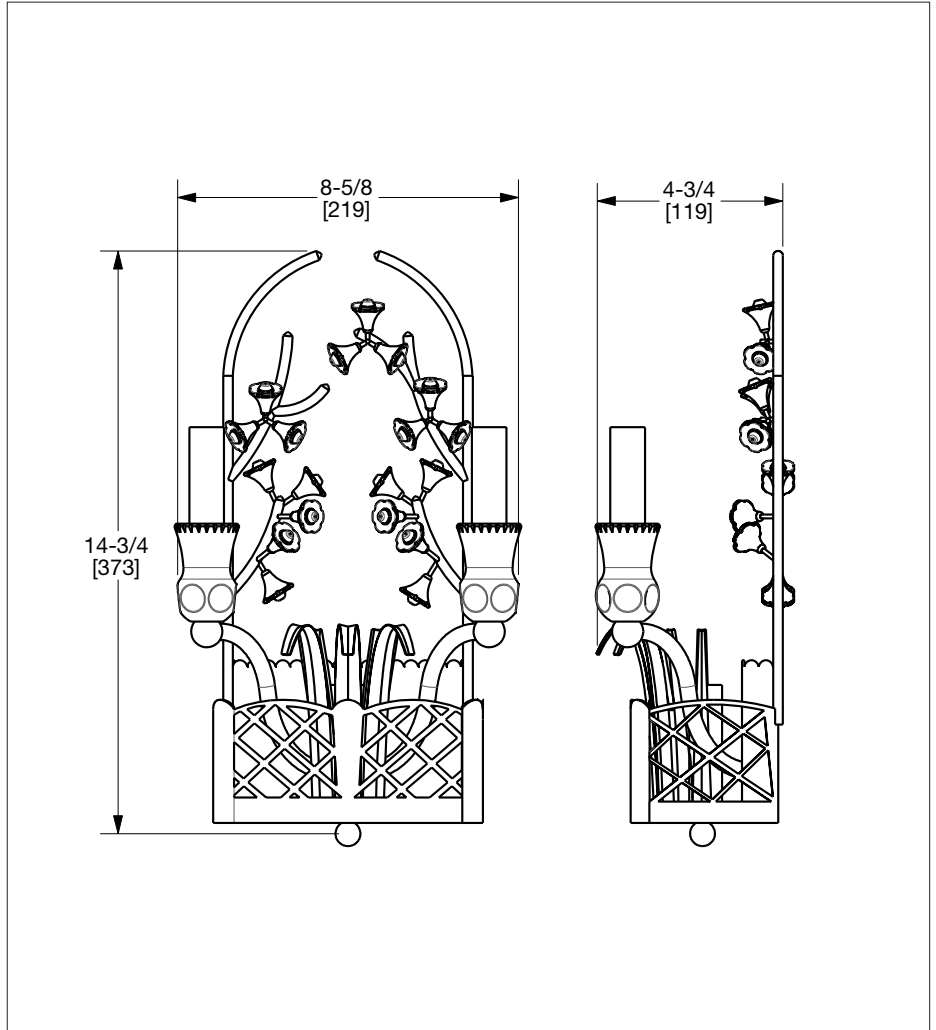

# SHERLE WAGNER INTERNATIONAL

**CRYSTAL CHINOISERIE BASKET SCONCES** 7128-MALE-XXX

**CRYSTAL CHINOISERIE BASKET SCONCES** 7128-FEMALE-XXX

7128-FEMALE-FLS

## PRODUCT FEATURES

- o Available in Florentine Gold (FLG) and Florentine Silver (FLS)
- o Includes mounting hardware
- o Male and Female, sold in pairs
- o Compatible with ANSI/UL standards
- o Bulb type: Candelabra (E12) Max. 25W
- o Light bulb not included