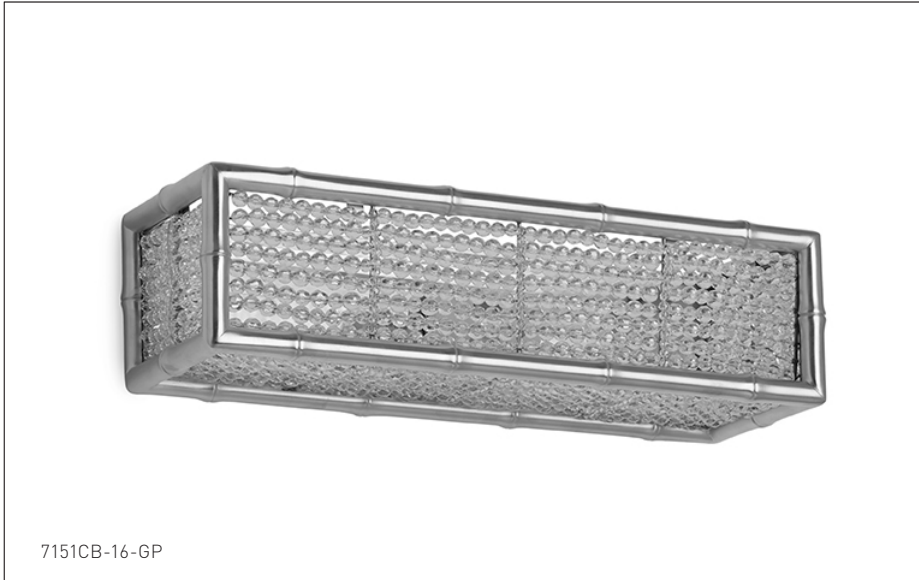

SHERLE WAGNER INTERNATIONAL

BAMBOO CRYSTAL BEADED 16" PANEL LIGHT 7151CB-16-XX
BAMBOO CRYSTAL BEADED 27" PANEL LIGHT 7151CB-27-XX
BAMBOO CRYSTAL BEADED 35" PANEL LIGHT 7151CB-35-XX

PRODUCT FEATURES

- o Available in all Sherle Wagner International finishes
- o Solid brass/bronze construction
- o Includes mounting hardware
- o Suitable for bathroom installations
- o Compatible with ANSI/UL standards
- o Bulb type: (E26) Max. 60W
- o Light bulb not included
- o Available in Beaded (CB) or Frosted Glass (FG) panels
- o Available horizontal or vertical
- o Available in various sizes

X	DIMENSION	BULB CAPACITY
16	16-1/4 [411]	2 X 60W
27	27-1/4 [691]	4 X 60W
35	35-1/4 [895]	6 X 60W

AVAILABLE METAL FINISHES

PN Polished Nickel
 CP Polished Chrome
 BN Brushed Nickel
 BC Brushed Chrome
 SB Satin Brass
 OB Oil Rubbed Brass