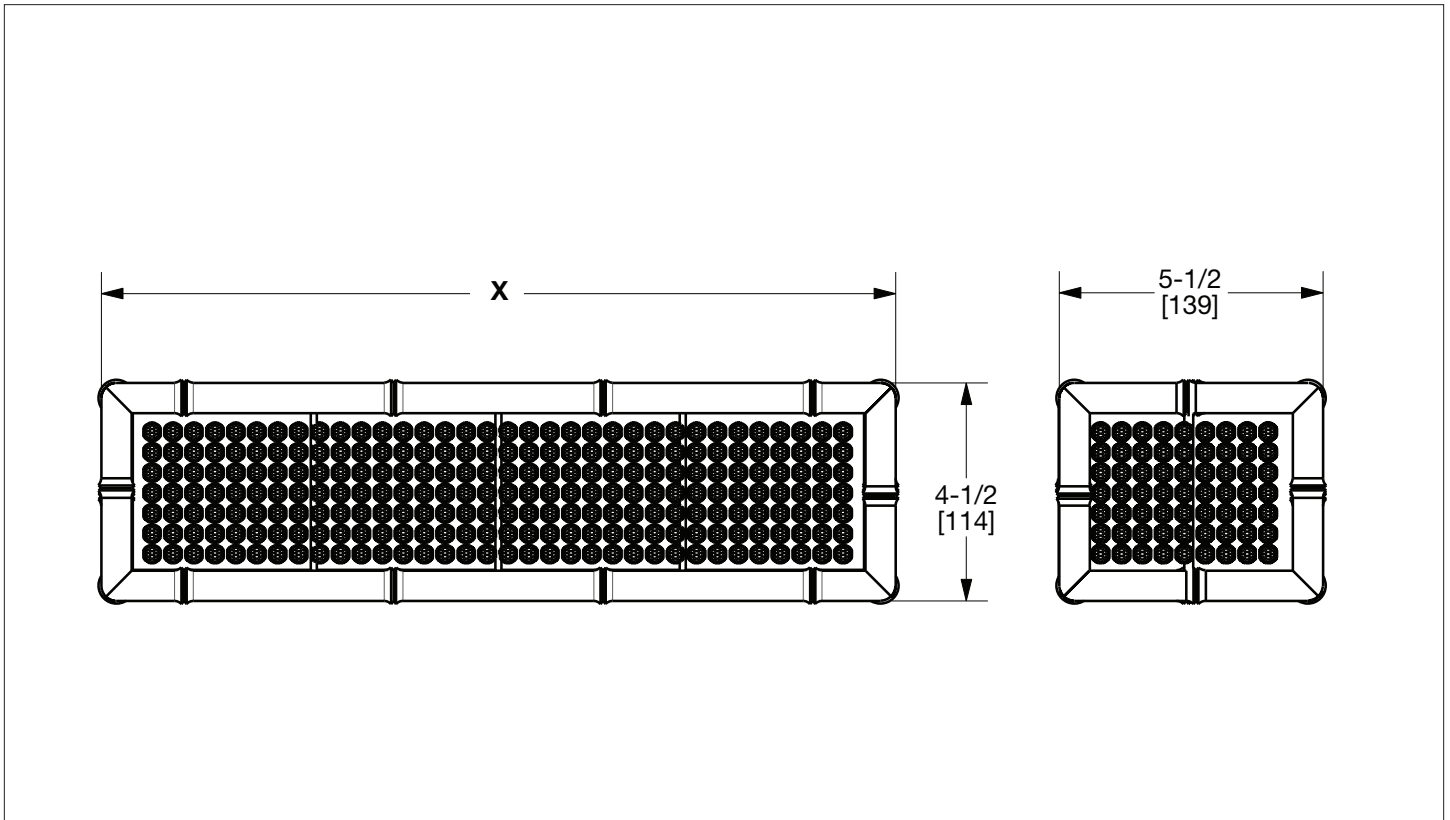

The measurements shown are for reference only. Products and specifications shown are subject to change without notice.

Rev A