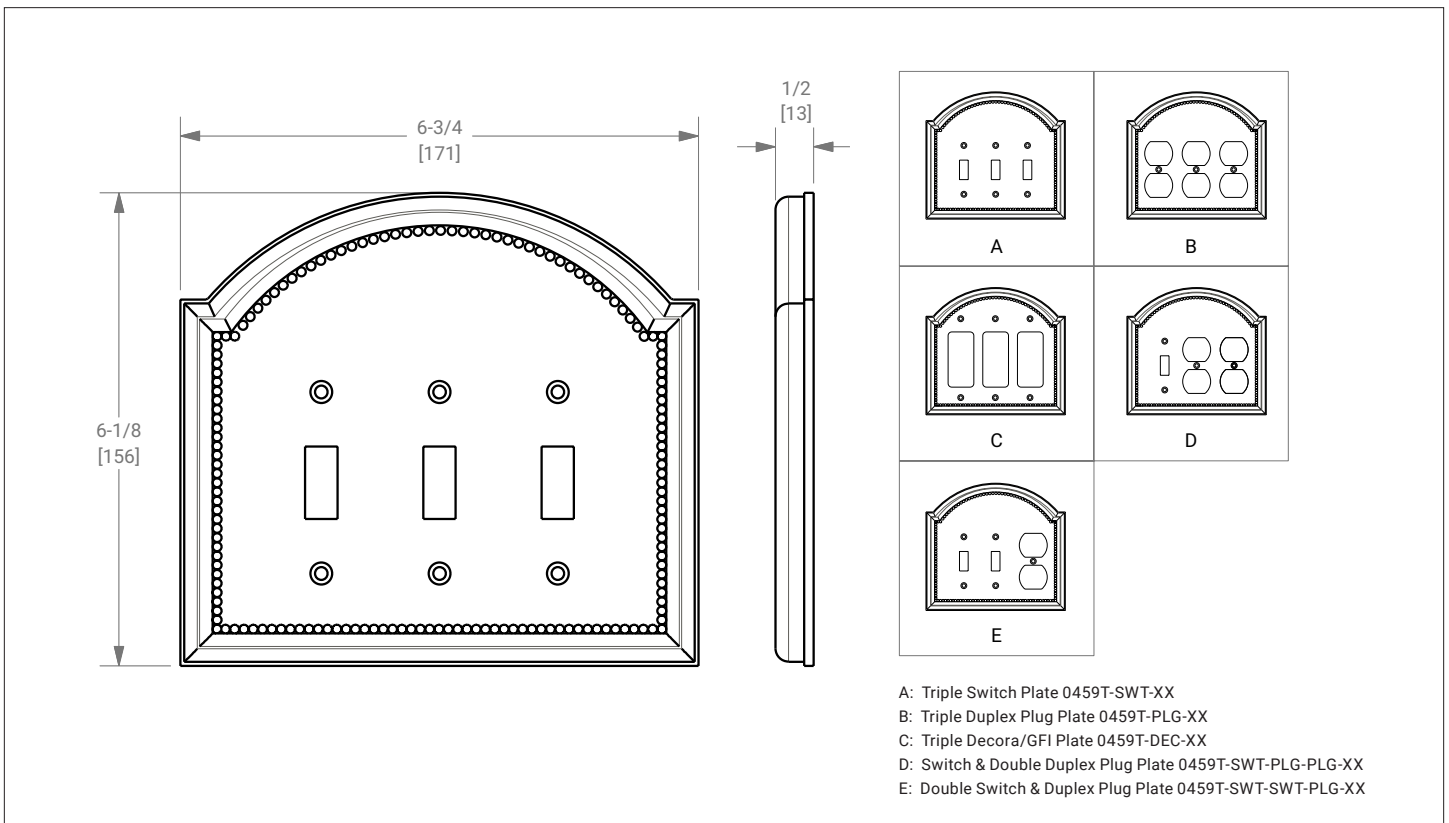

1. A: Triple Switch Plate 0459T-SWT-XX
   B: Triple Duplex Plug Plate 0459T-PLG-XX
   C: Triple Decora/GFI Plate 0459T-DEC-XX
   D: Switch & Double Duplex Plug Plate 0459T-SWT-PLG-XX
   E: Double Switch & Duplex Plug Plate 0459T-SWT-SWT-PLG-XX

The measurements shown are for reference only. Products and specifications shown are subject to change without notice.

Rev A