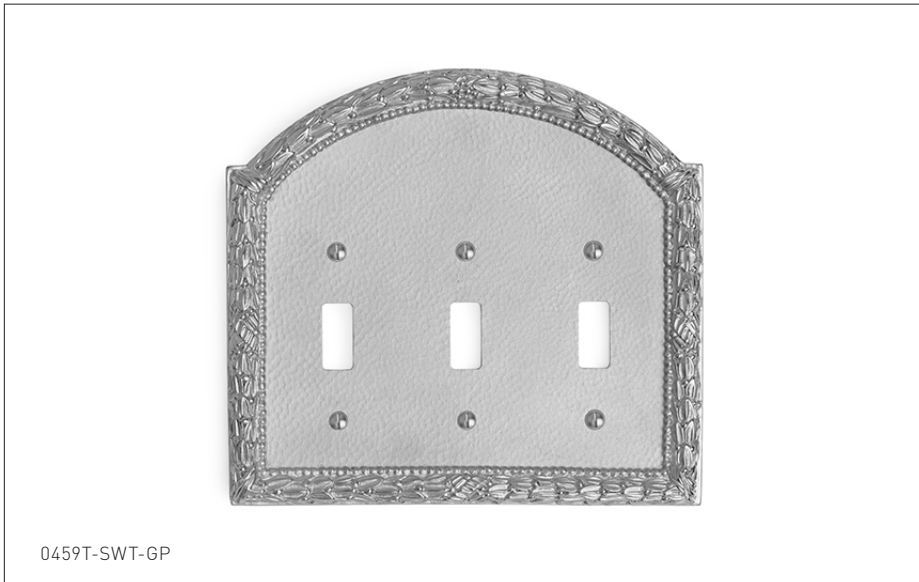

SHERLE WAGNER INTERNATIONAL

ACANTHUS TRIPLE ELECTRICAL COVER

0459T-SWT-GP

PRODUCT FEATURES

- o Available in all Sherle Wagner International finishes
- o Solid brass/bronze construction
- o Includes mounting hardware
- o Available in Outlet Cover/Switch Plate